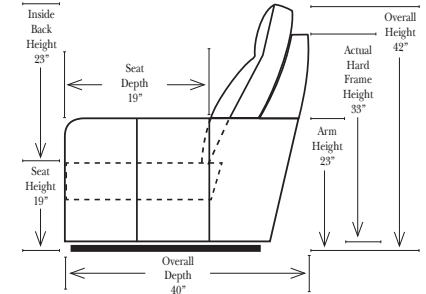

Standard

Put Green Arrows with Red Arrows to Create Sectional Groups

2-Piece Curve Sectional

Put Blue Arrows with Yellow Arrows to Create Sectional Groups

Conversation Sofas

Features & Options

Standard:

- Available in Top Grain Leathers only
- All Hardwood Frames
- Selected Sku's available in Stationary

Options (No Additional Charges)

- No. 33 Firm Foam

Options: (Additional Charges Apply)

- Power Recliner Mechanism
- Power Lumbar
- Center Seat Recliner (See Option Note)
- Rechargeable Battery Pack (Operates 2 Motors)
- Swivel Recliner Base (2 Arm Recliner Only)
- Swivel Glider Mechanism (2 Arm Recliner Only)
- Glider Mechanism (2 Arm Recliner Only)
- Lift Chair Dual Motor Mechanism (Lifts Person to a Standing Position), (2 Arm Recliner Only)
- Leather Upholstered Swivel Base (2 Arm Recliner Only)
- Power 180° Swivel Glider Mechanism (2 Arm Recliner Only)
- Swivel Table for Console Arms (Espresso or Walnut Wood Finish)
- **Portable Single Theater Arm (1) (Black, Hammered Antique, or Silver) Cup Holder (Leather)

Sleeper Options: (Additional Charges Apply)

- Deluxe Mattress (Full Size Only)
- 5" Memory Foam Mattress (Full Size Only)

Note:

All Dimensions are approximate, if accuracy is crucial, please contact us for validation of the dimensions shown. However, a 1" to 2" variance can still apply due to foam and upholstery.

90 Degree / L-Shape Sectional

Put Green Arrows with Red Arrows to Create Sectional Groups

Sleepers

Suggested Configurations

v.05.06.23

Sleeper Options: (Additional charges apply)

- Deluxe Innerspring Mattress: Full
- 5" Memory Foam Mattress: Full Only