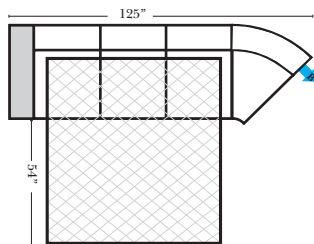

Sleeper Options: (Additional Charges Apply)

- Deluxe Mattress (Full Size Only)
- 5" Memory Foam Mattress (Full Size Only)

Note:

All Dimensions are approximate, if accuracy is crucial, please contact us for validation of the dimensions shown. However, a 1" to 2" variance can still apply due to foam and upholstery.

90 Degree / L-Shape Sectional

Put Green Arrows with Red Arrows to Create Sectional Groups

Sleepers

Suggested Configurations

v.05.06.23

Sleeper Options: (Additional charges apply)

- Deluxe Innerspring Mattress: Full
- 5" Memory Foam Mattress: Full Only

23126 3C Full Sleeper

23129 Lt Arm 3C Full Sleeper

23128 Rt Arm 3C Full Sleeper

23137 Lt Arm 3C Full Sleeper w/ 1/2 Curve

23136 Rt Arm 3C Full Sleeper w/ 1/2 Curve

The Suggested Configurations below are only a sample of what the imagination can create, please enjoy creating the configuration that fits your lifestyle, using the ideas below and from the items on the other pages.