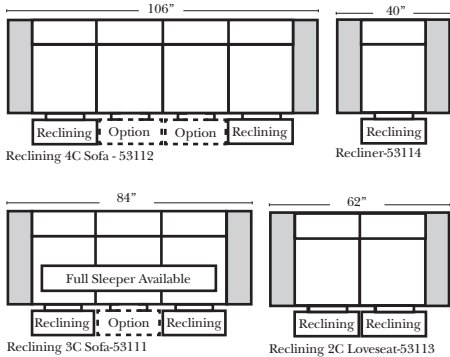

Standard

Put Green Arrows with Red Arrows to Create Sectional Groups