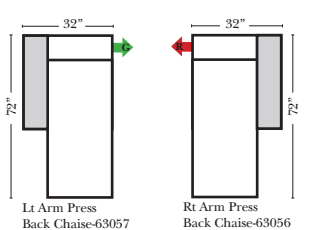

Sleeper Options: (Additional Charges Apply)

- Deluxe Mattress (Full Size Only)
- 5" Memory Foam Mattress (Full Size Only)

Note:

All Dimensions are approximate, if accuracy is crucial, please contact us for validation of the dimensions shown. However, a 1" to 2" variance can still apply due to foam and upholstery.

90 Degree / L-Shape Sectional

Put Green Arrows with Red Arrows to Create Sectional Groups

Sleepers

Suggested Configurations

v.05.06.23

Sleeper Options: (Additional charges apply)

- Deluxe Innerspring Mattress: Full
- 5" Memory Foam Mattress: Full Only