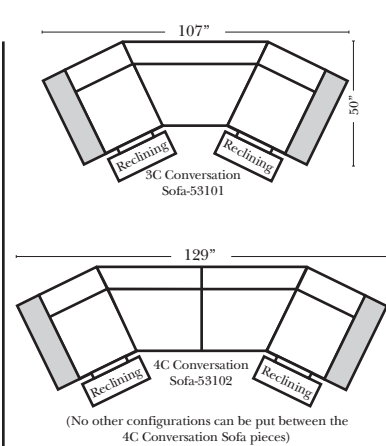

Standard

Put Green Arrows with Red Arrows to Create Sectional Groups

2-Piece Curve Sectional

Put Blue Arrows with Yellow Arrows to Create Sectional Groups

Conversation Sofas

Features & Options

Standard:

- Available in Top Grain Leathers only
- All Hardwood Frames
- Selected Sku's available in Stationary

Options (No Additional Charges)

- No. 33 Firm Foam

Options: (Additional Charges Apply)

- Power Recliner Mechanism
- Power Lumbar
- Center Seat Recliner (See Option Note)
- Rechargeable Battery Pack (Operates 2 Motors)
- Swivel Recliner Base (2 Arm Recliner Only)
- Swivel Glider Mechanism (2 Arm Recliner Only)
- Glider Mechanism (2 Arm Recliner Only)
- Lift Chair Dual Motor Mechanism (Lifts Person to a Standing Position), (2 Arm Recliner Only)
- Leather Upholstered Swivel Base (2 Arm Recliner Only)
- Power 180° Swivel Glider Mechanism (2 Arm Recliner Only)
- Swivel Table for Console Arms (Espresso or Walnut Wood Finish)
- **Portable Single Theater Arm (1) (Black, Hammered Antique, or Silver) Cup Holder (Leather)

Sleeper Options: (Additional Charges Apply)

- Deluxe Mattress (Full Size Only)
- 5" Memory Foam Mattress (Full Size Only)

Note:

All Dimensions are approximate, if accuracy is crucial, please contact us for validation of the dimensions shown. However, a 1" to 2" variance can still apply due to foam and upholstery.

90 Degree / L-Shape Sectional

Put Green Arrows with Red Arrows to Create Sectional Groups

Sleepers

Suggested Configurations

v.05.06.23

Sleeper Options: (Additional charges apply)

- Deluxe Innerspring Mattress: Full
- 5" Memory Foam Mattress: Full Only