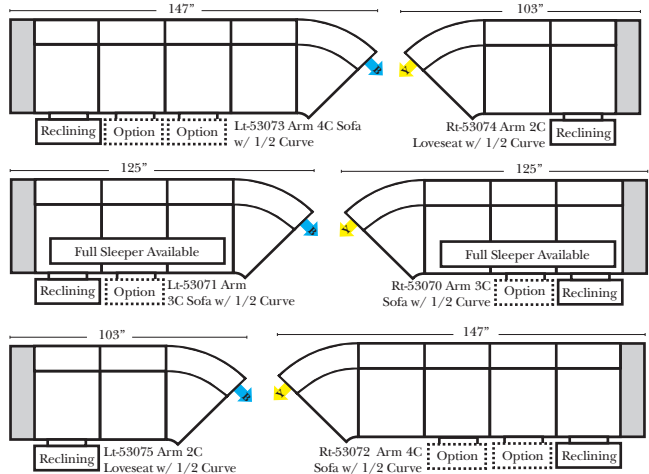

2-Piece Curve Sectional

Put Blue Arrows with Yellow Arrows to Create Sectional Groups