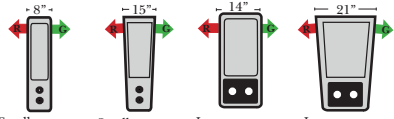

Home Theater Seating - Console Arms

Pre-Configured Home Theater Seating

v.05.06.23

Small Straight-63118 Console Arm
Small Wedge-63119 Console Arm
Large Straight-63116 Console Arm
Large Wedge-63117 Console Arm

Large console arm wood finish is standard as Espresso, available in Walnut - Small console is upholstered.