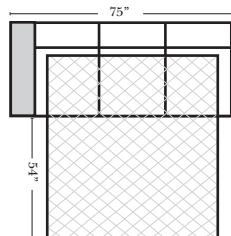

Sleeper Options: (Additional Charges Apply)

- Deluxe Mattress (Full Size Only)
- 5" Memory Foam Mattress (Full Size Only)

Note:

All Dimensions are approximate, if accuracy is crucial, please contact us for validation of the dimensions shown. However, a 1" to 2" variance can still apply due to foam and upholstery.

90 Degree / L-Shape Sectional

Put Green Arrows with Red Arrows to Create Sectional Groups

Sleepers

Suggested Configurations

v.05.06.23

Sleeper Options: (Additional charges apply)

- Deluxe Innerspring Mattress: Full
- 5" Memory Foam Mattress: Full Only

23126 3C Full Sleeper

23129 Lt Arm 3C Full Sleeper

23128 Rt Arm 3C Full Sleeper

23137 Lt Arm 3C Full Sleeper w/ 1/2 Curve

23136 Rt Arm 3C Full Sleeper w/ 1/2 Curve

The Suggested Configurations below are only a sample of what the imagination can create, please enjoy creating the configuration that fits your lifestyle, using the ideas below and from the items on the other pages.