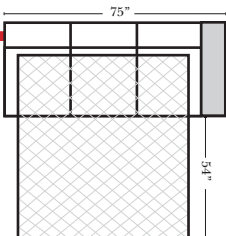

Sleeper Options: (Additional Charges Apply)

- Deluxe Mattress (Full Size Only)
- 5" Memory Foam Mattress (Full Size Only)

Note:

All Dimensions are approximate, if accuracy is crucial, please contact us for validation of the dimensions shown. However, a 1" to 2" variance can still apply due to foam and upholstery.

90 Degree / L-Shape Sectional

Put Green Arrows with Red Arrows to Create Sectional Groups

Sleepers

Suggested Configurations

v.05.06.23

Sleeper Options: (Additional charges apply)

- Deluxe Innerspring Mattress: Full
- 5" Memory Foam Mattress: Full Only

23126 3C Full Sleeper

23129 Lt Arm 3C Full Sleeper

23128 Rt Arm 3C Full Sleeper

23137 Lt Arm 3C Full Sleeper w/ 1/2 Curve

23136 Rt Arm 3C Full Sleeper w/ 1/2 Curve

The Suggested Configurations below are only a sample of what the imagination can create, please enjoy creating the configuration that fits your lifestyle, using the ideas below and from the items on the other pages.