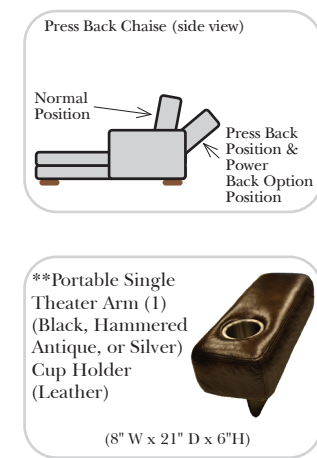

Options (No Additional Charges)

- No. 33 Firm Foam

Options: (Additional Charges Apply)

- Power Recliner Mechanism
- Power Lumbar
- Center Seat Recliner (See Option Note)
- Rechargeable Battery Pack (Operates 2 Motors)
- Swivel Recliner Base (2 Arm Recliner Only)
- Swivel Glider Mechanism (2 Arm Recliner Only)
- Glider Mechanism (2 Arm Recliner Only)
- Lift Chair Dual Motor Mechanism (Lifts Person to a Standing Position), (2 Arm Recliner Only)
- Leather Upholstered Swivel Base (2 Arm Recliner Only)
- Power 180° Swivel Glider Mechanism (2 Arm Recliner Only)
- Swivel Table for Console Arms (Espresso or Walnut Wood Finish)
- **Portable Single Theater Arm (1) (Black, Hammered Antique, or Silver) Cup Holder (Leather)

Sleeper Options: (Additional Charges Apply)

- Deluxe Mattress (Full Size Only)
- 5" Memory Foam Mattress (Full Size Only)

Note:

All Dimensions are approximate, if accuracy is crucial, please contact us for validation of the dimensions shown. However, a 1" to 2" variance can still apply due to foam and upholstery.

90 Degree / L-Shape Sectional

Put Green Arrows with Red Arrows to Create Sectional Groups

Sleepers

Suggested Configurations

v.05.06.23

Sleeper Options: (Additional charges apply)

- Deluxe Innerspring Mattress: Full
- 5" Memory Foam Mattress: Full Only