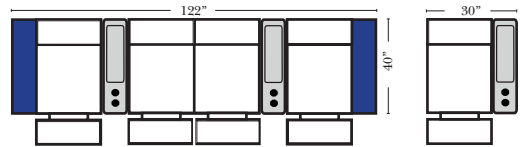

4C Sofa w/2 Small Straight Console Arms-53144

Armless Chair w/Small Straight Console Arm-53126