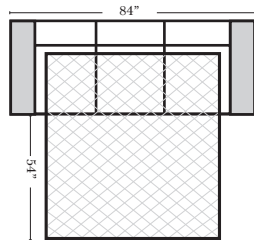

Sleeper Options: (Additional Charges Apply)

- Deluxe Mattress (Full Size Only)
- 5" Memory Foam Mattress (Full Size Only)

Note:

All Dimensions are approximate, if accuracy is crucial, please contact us for validation of the dimensions shown. However, a 1" to 2" variance can still apply due to foam and upholstery.

90 Degree / L-Shape Sectional

Put Green Arrows with Red Arrows to Create Sectional Groups

Sleepers

Suggested Configurations

v.05.06.23

Sleeper Options: (Additional charges apply)

- Deluxe Innerspring Mattress: Full
- 5" Memory Foam Mattress: Full Only

23126 3C Full Sleeper

23129 Lt Arm 3C Full Sleeper

23128 Rt Arm 3C Full Sleeper

23137 Lt Arm 3C Full Sleeper w/ 1/2 Curve

23136 Rt Arm 3C Full Sleeper w/ 1/2 Curve

The Suggested Configurations below are only a sample of what the imagination can create, please enjoy creating the configuration that fits your lifestyle, using the ideas below and from the items on the other pages.