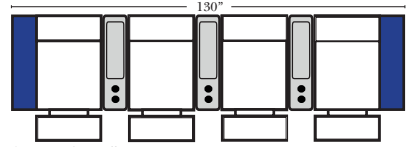

4C Sofa w/3 Small Straight Console Arms-53146