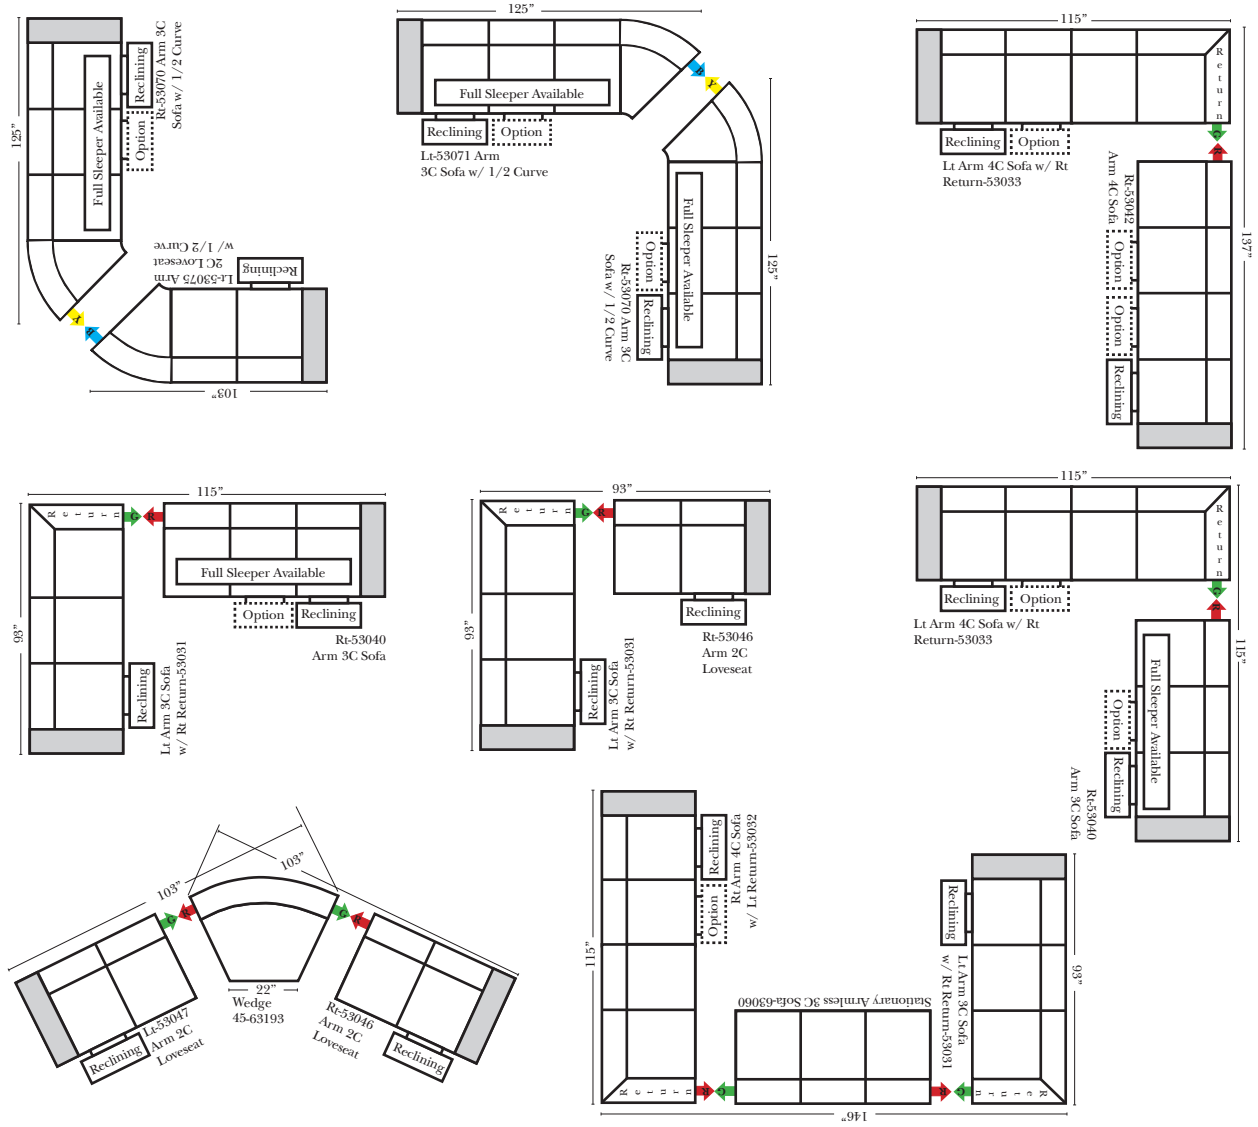

Sleeper Options: (Additional Charges Apply)

- Deluxe Mattress (Full Size Only)
- 5" Memory Foam Mattress (Full Size Only)

Note:

All Dimensions are approximate, if accuracy is crucial, please contact us for validation of the dimensions shown. However, a 1" to 2" variance can still apply due to foam and upholstery.

90 Degree / L-Shape Sectional

Put Green Arrows with Red Arrows to Create Sectional Groups

Sleepers

Suggested Configurations

v.05.06.23

Sleeper Options: (Additional charges apply)

- Deluxe Innerspring Mattress: Full
- 5" Memory Foam Mattress: Full Only

23126 3C Full Sleeper

23129 Lt Arm 3C Full Sleeper

23128 Rt Arm 3C Full Sleeper

23137 Lt Arm 3C Full Sleeper w/ 1/2 Curve

23136 Rt Arm 3C Full Sleeper w/ 1/2 Curve

The Suggested Configurations below are only a sample of what the imagination can create, please enjoy creating the configuration that fits your lifestyle, using the ideas below and from the items on the other pages.