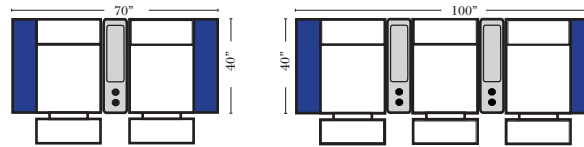

Home Theater Pre-Configured Small Straight & Wedge Consoles

2C Loveseat w/1 Small Straight Console Arm-53142

3C Sofa w/2 Small Straight Console Arms-53140