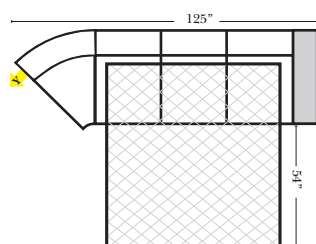

90 Degree / L-Shape Sectional

Put Green Arrows with Red Arrows to Create Sectional Groups

Sleepers

Suggested Configurations

v.05.06.23

Sleeper Options: (Additional charges apply)

- Deluxe Innerspring Mattress: Full
- 5" Memory Foam Mattress: Full Only

23126 3C Full Sleeper

23129 Lt Arm 3C Full Sleeper

23128 Rt Arm 3C Full Sleeper

23137 Lt Arm 3C Full Sleeper w/ 1/2 Curve

23136 Rt Arm 3C Full Sleeper w/ 1/2 Curve

The Suggested Configurations below are only a sample of what the imagination can create, please enjoy creating the configuration that fits your lifestyle, using the ideas below and from the items on the other pages.