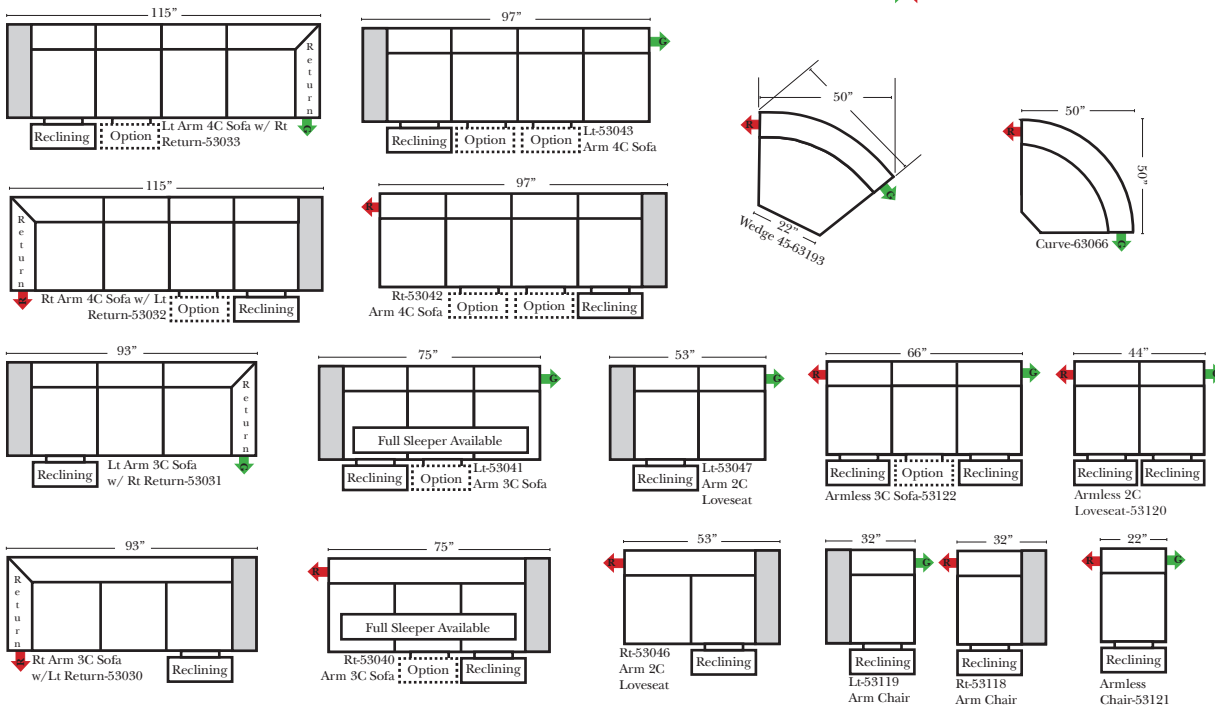

Sleeper Options: (Additional Charges Apply)

- Deluxe Mattress (Full Size Only)
- 5" Memory Foam Mattress (Full Size Only)

Note:

All Dimensions are approximate, if accuracy is crucial, please contact us for validation of the dimensions shown. However, a 1" to 2" variance can still apply due to foam and upholstery.

90 Degree / L-Shape Sectional

Put Green Arrows with Red Arrows to Create Sectional Groups

Sleepers

Suggested Configurations

v.05.06.23

Sleeper Options: (Additional charges apply)

- Deluxe Innerspring Mattress: Full
- 5" Memory Foam Mattress: Full Only