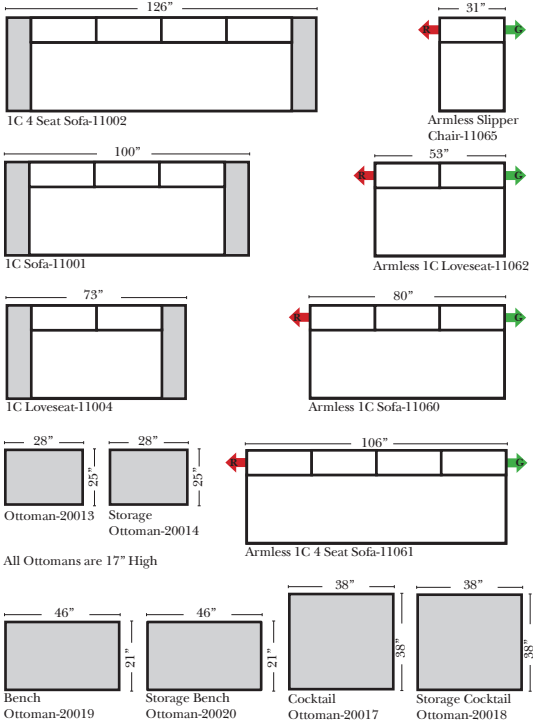

Standard, Armless & Ottomans

Put Green Arrows with Red Arrows to Create Sectional Groups

Bumper Chaise & Return Chaise

Green Arrows with Red Arrows to mix with some of the L-Shaped pieces.

Suggested Configurations

Options that have Additional Charges:

- Add Storage to Ottoman

Sleeper Options : N/A on this style

Note:

All Dimensions are approximate, if accuracy is crucial, please contact us for validation of the dimensions shown. However, a 1" to 2" variance can still apply due to foam and upholstery.

L-Shape / 90 Degree Sectional (All 4 seat items ship as one piece if stationary, two pieces if motion installed)

Put Green Arrows with Red Arrows to Create Sectional Groups