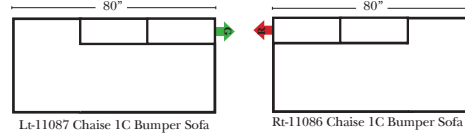

Standard, Armless & Ottomans

Put Green Arrows with Red Arrows to Create Sectional Groups

Bumper Chaise & Return Chaise

Green Arrows with Red Arrows to mix with some of the L-Shaped pieces.

Suggested Configurations

Options that have Additional Charges:

- Add Storage to Ottoman

Sleeper Options : N/A on this style

Note:

All Dimensions are approximate, if accuracy is crucial, please contact us for validation of the dimensions shown. However, a 1" to 2" variance can still apply due to foam and upholstery.

L-Shape / 90 Degree Sectional (All 4 seat items ship as one piece if stationary, two pieces if motion installed)

Put Green Arrows with Red Arrows to Create Sectional Groups