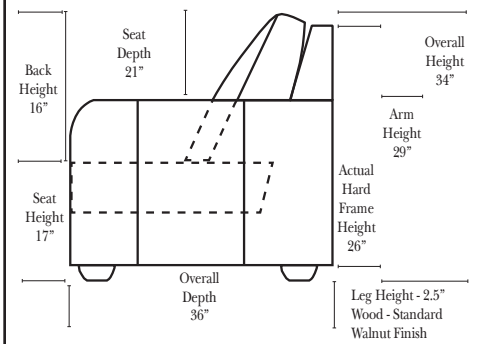

Suggested Configurations