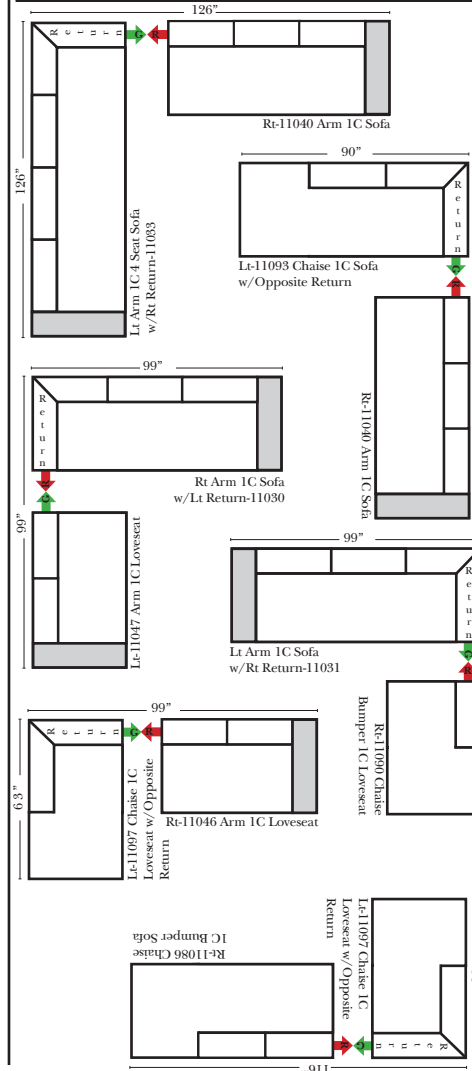

Standard, Armless & Ottomans

Put Green Arrows with Red Arrows to Create Sectional Groups

Bumper Chaise & Return Chaise

Green Arrows with Red Arrows to mix with some of the L-Shaped pieces.

Suggested Configurations

Options that have Additional Charges:

- Add Storage to Ottoman

Sleeper Options : N/A on this style

Note:

All Dimensions are approximate, if accuracy is crucial, please contact us for validation of the dimensions shown. However, a 1" to 2" variance can still apply due to foam and upholstery.

L-Shape / 90 Degree Sectional (All 4 seat items ship as one piece if stationary, two pieces if motion installed)

Put Green Arrows with Red Arrows to Create Sectional Groups