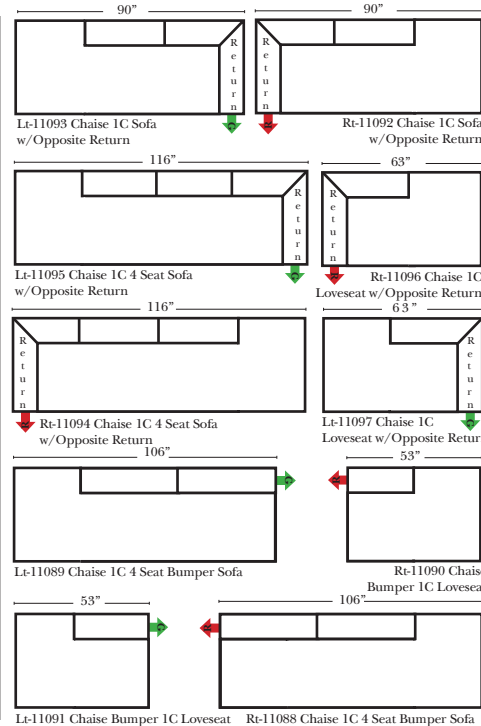

Standard, Armless & Ottomans

Put Green Arrows with Red Arrows to Create Sectional Groups

Bumper Chaise & Return Chaise

Green Arrows with Red Arrows to mix with some of the L-Shaped pieces.

Suggested Configurations

Options that have Additional Charges:

- Add Storage to Ottoman

Sleeper Options : N/A on this style

Note:

All Dimensions are approximate, if accuracy is crucial, please contact us for validation of the dimensions shown. However, a 1" to 2" variance can still apply due to foam and upholstery.

L-Shape / 90 Degree Sectional (All 4 seat items ship as one piece if stationary, two pieces if motion installed)

Put Green Arrows with Red Arrows to Create Sectional Groups