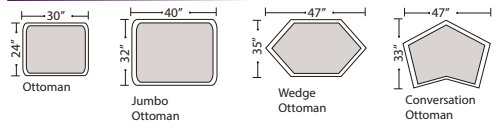

07/06/2012

Features

1. **Standard:**
2. All Full or Top-Grain Leather
   - All hardwood frames

1. **Options:**
2. No. 33 Firm Seating

1. **Sleeper Options:**
2. Deluxe Queen Mattress (Additional Charges Apply)
   - Air Dream Queen Mattress (Additional Charges Apply)

Special orders shipped
within 4-6 weeks

Ottomans