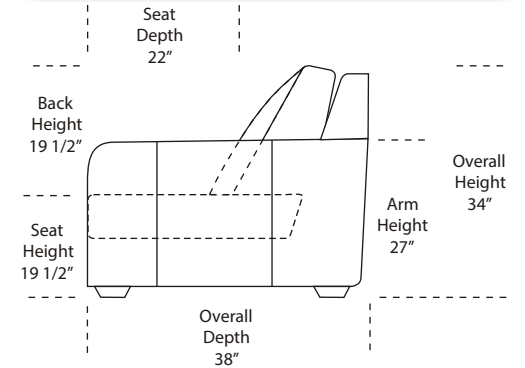

07/06/2012

Features

1. **Standard:**
2. All Full or Top-Grain Leather
   - All hardwood frames

1. **Options:**
2. No. 33 Firm Seating

1. **Sleeper Options:**
2. Deluxe Queen Mattress (Additional Charges Apply)
   - Air Dream Queen Mattress (Additional Charges Apply)

Special orders shipped
within 4-6 weeks