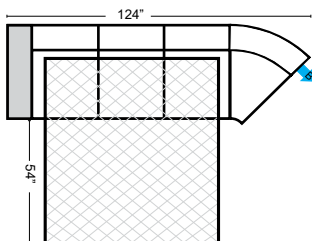

23137 Lt Arm 3C Full Sleeper w/ 1/2 Curve