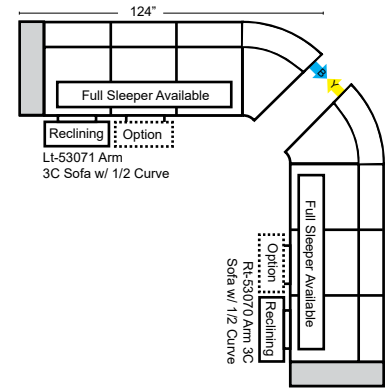

Sleeper Options: (Additional Charges Apply)

- Deluxe Mattress (Full Size Only)
- 5" Memory Foam Mattress (Full Size Only)

Note:
All Dimensions are approximate, if accuracy is crucial, please contact us for validation of the dimensions shown. However, a 1" to 2" variance can still apply due to foam and upholstery.

Sleepers

Suggested Configurations

v.10.11.23

Sleeper Options: (Additional charges apply)

- Deluxe Innerspring Mattress: Full
- 5" Memory Foam Mattress: Full Only

The Suggested Configurations below are only a sample of what the imagination can create, please enjoy creating the configuration that fits your lifestyle, using the ideas below and from the items on the other pages.

23126 3C Full Sleeper

23129 Lt Arm 3C Full Sleeper

23128 Rt Arm 3C Full Sleeper

23137 Lt Arm 3C Full Sleeper w/ 1/2 Curve

23136 Rt Arm 3C Full Sleeper w/ 1/2 Curve

Home Theater Seating - Console Arms

Pre-Configured Home Theater Seating