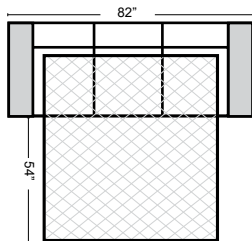

Sleeper Options: (Additional Charges Apply)

- Deluxe Mattress (Full Size Only)
- 5" Memory Foam Mattress (Full Size Only)

Note:
All Dimensions are approximate, if accuracy is crucial, please contact us for validation of the dimensions shown. However, a 1" to 2" variance can still apply due to foam and upholstery.

Sleepers

Suggested Configurations

v.10.11.23

Sleeper Options: (Additional charges apply)

- Deluxe Innerspring Mattress: Full
- 5" Memory Foam Mattress: Full Only

The Suggested Configurations below are only a sample of what the imagination can create, please enjoy creating the configuration that fits your lifestyle, using the ideas below and from the items on the other pages.