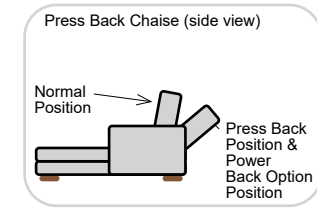

Sleeper Options: (Additional Charges Apply)

- Deluxe Mattress (Full Size Only)
- 5" Memory Foam Mattress (Full Size Only)