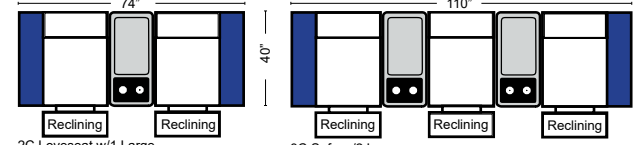

Home Theater Pre-Configured Large Straight & Wedge Consoles

2C Loveseat w/1 Large Straight Console Arm-53132

3C Sofa w/2 Large Straight Console Arms-53130