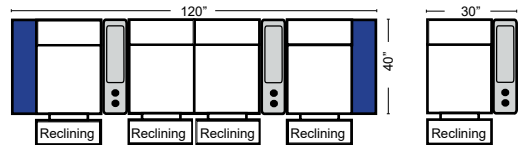

Home Theater Pre-Configured Small Straight & Wedge Consoles

2C Loveseat w/1 Small Straight Console Arm-53142

3C Sofa w/2 Small Straight Console Arms-53140

4C Sofa w/2 Small Straight Console Arms-53144

Armless Chair w/Small Straight Console Arm-53126