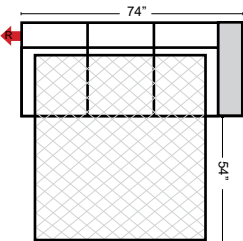

23128 Rt Arm 3C Full Sleeper