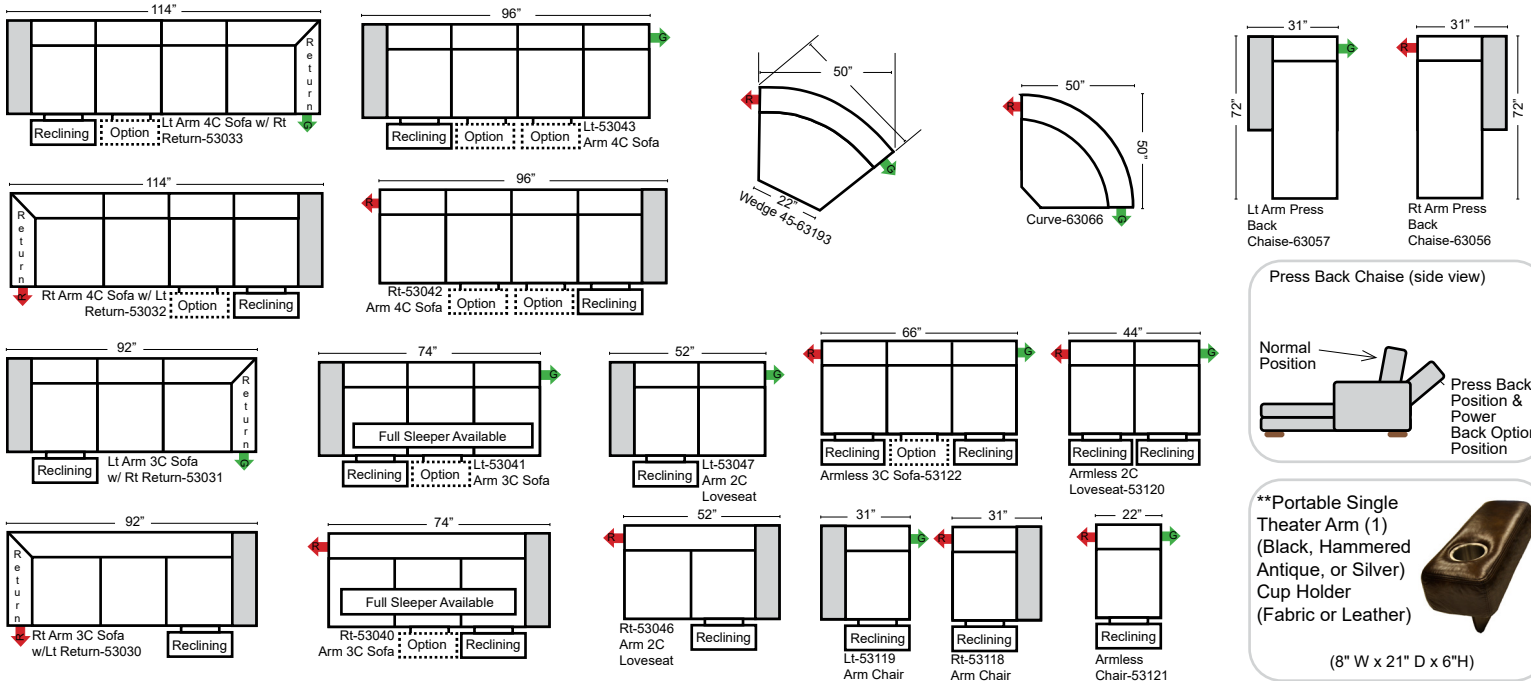

Standard

Put Green Arrows with Red Arrows to Create Sectional Groups

2-Piece Curve Sectional

Put Blue Arrows with Yellow Arrows to Create Sectional Groups

Conversation Sofas

90 Degree / L-Shape Sectional

Put Green Arrows with Red Arrows to Create Sectional Groups

- Power Lumbar
- Center Seat Recliner (Standard with Power Seats) See Option Note
- Rechargeable Battery Pack (Operates 2 Motors)
- Swivel Table for Console Arms (Espresso or Walnut Wood Finish)
- Portable Single Theater Arm (1) (Black, Hammered Antique, or Silver) Cup Holder

Sleeper Options: (Additional Charges Apply)

- Deluxe Mattress (Full Size Only)
- 5" Memory Foam Mattress (Full Size Only)

Note:
All Dimensions are approximate, if accuracy is crucial, please contact us for validation of the dimensions shown. However, a 1" to 2" variance can still apply due to foam and upholstery.