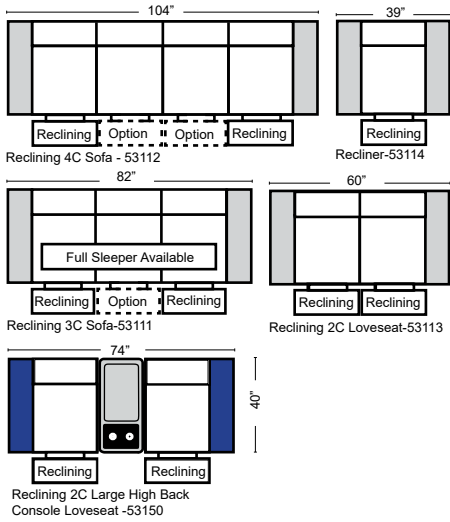

Standard

Put Green Arrows with Red Arrows to Create Sectional Groups