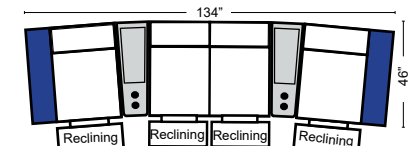

4C Sofa w/2 Small Wedge Console Arms-53145