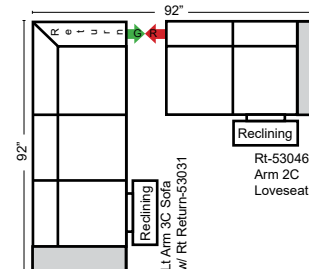

23126 3C Full Sleeper

23129 Lt Arm 3C Full Sleeper

23128 Rt Arm 3C Full Sleeper

23137 Lt Arm 3C Full Sleeper w/ 1/2 Curve

23136 Rt Arm 3C Full Sleeper w/ 1/2 Curve

Home Theater Seating - Console Arms

Pre-Configured Home Theater Seating