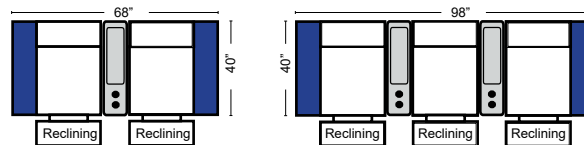

Home Theater Pre-Configured Small Straight & Wedge Consoles

2C Loveseat w/1 Small Straight Console Arm-53142

3C Sofa w/2 Small Straight Console Arms-53140