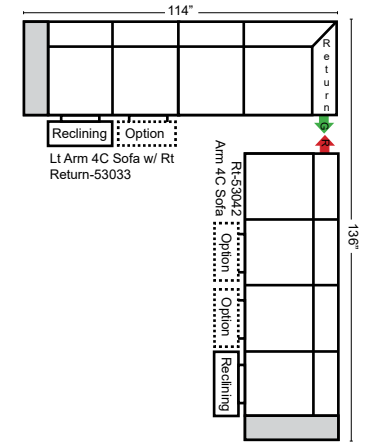

23126 3C Full Sleeper

23129 Lt Arm 3C Full Sleeper

23128 Rt Arm 3C Full Sleeper

23137 Lt Arm 3C Full Sleeper w/ 1/2 Curve

23136 Rt Arm 3C Full Sleeper w/ 1/2 Curve

Home Theater Seating - Console Arms

Pre-Configured Home Theater Seating