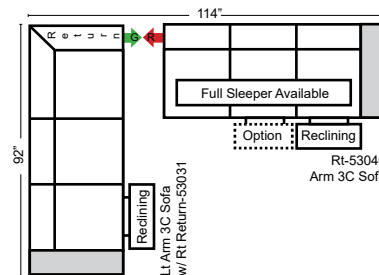

Sleepers

Suggested Configurations

v.10.11.23

Sleeper Options: (Additional charges apply)

- Deluxe Innerspring Mattress: Full
- 5" Memory Foam Mattress: Full Only

The Suggested Configurations below are only a sample of what the imagination can create, please enjoy creating the configuration that fits your lifestyle, using the ideas below and from the items on the other pages.

23126 3C Full Sleeper

23129 Lt Arm 3C Full Sleeper

23128 Rt Arm 3C Full Sleeper

23137 Lt Arm 3C Full Sleeper w/ 1/2 Curve

23136 Rt Arm 3C Full Sleeper w/ 1/2 Curve

Home Theater Seating - Console Arms

Pre-Configured Home Theater Seating