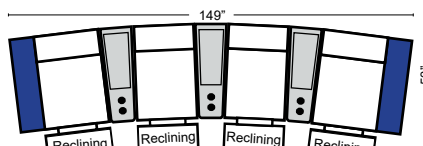

Home Theater Pre-Configured Small Straight & Wedge Consoles

2C Loveseat w/1 Small Straight Console Arm-53142

3C Sofa w/2 Small Straight Console Arms-53140

4C Sofa w/2 Small Straight Console Arms-53144

Armless Chair w/Small Straight Console Arm-53126

4C Sofa w/3 Small Straight Console Arms-53146

2C Loveseat w/1 Small Wedge Console Arms-53143

3C Sofa w/2 Small Wedge Console Arms-53141

4C Sofa w/2 Small Wedge Console Arms-53145

Armless Chair w/Small Wedge Console Arm-53127

4C Sofa w/3 Small Wedge Console Arms-53147

Home Theater Pre-Configured Large Straight & Wedge Consoles

2C Loveseat w/1 Large Straight Console Arm-53132

3C Sofa w/2 Large Straight Console Arms-53130

4C Sofa w/2 Large Straight Console Arms-53134