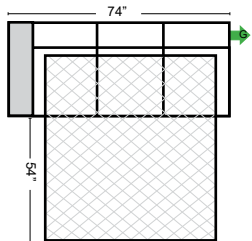

23129 Lt Arm 3C Full Sleeper