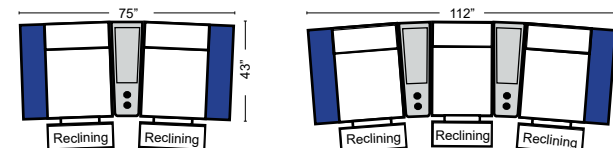

Home Theater Pre-Configured Small Straight & Wedge Consoles

2C Loveseat w/1 Small Straight Console Arm-53142

3C Sofa w/2 Small Straight Console Arms-53140

4C Sofa w/2 Small Straight Console Arms-53144

Armless Chair w/Small Straight Console Arm-53126

4C Sofa w/3 Small Straight Console Arms-53146

2C Loveseat w/1 Small Wedge Console Arms-53143

3C Sofa w/2 Small Wedge Console Arms-53141

4C Sofa w/2 Small Wedge Console Arms-53145

Armless Chair w/Small Wedge Console Arm-53127