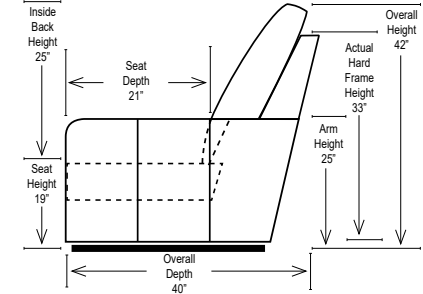

Standard

Put Green Arrows with Red Arrows to Create Sectional Groups

2-Piece Curve Sectional

Put Blue Arrows with Yellow Arrows to Create Sectional Groups

Conversation Sofas

90 Degree / L-Shape Sectional

Put Green Arrows with Red Arrows to Create Sectional Groups

Sleeper Options: (Additional Charges Apply)

- Deluxe Mattress (Full Size Only)
- 5" Memory Foam Mattress (Full Size Only)

Note:
All Dimensions are approximate, if accuracy is crucial, please contact us for validation of the dimensions shown. However, a 1" to 2" variance can still apply due to foam and upholstery.