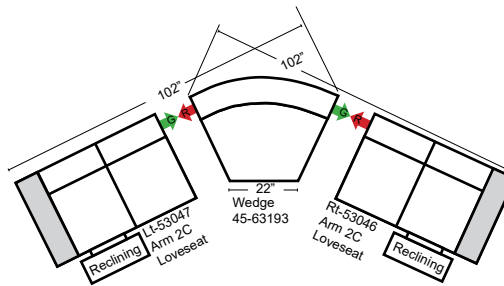

23126 3C Full Sleeper

23129 Lt Arm 3C Full Sleeper

23128 Rt Arm 3C Full Sleeper

23137 Lt Arm 3C Full Sleeper w/ 1/2 Curve

23136 Rt Arm 3C Full Sleeper w/ 1/2 Curve

Home Theater Seating - Console Arms

Pre-Configured Home Theater Seating