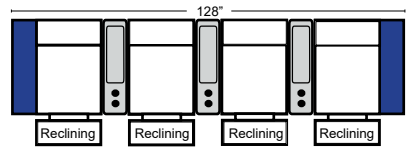

Home Theater Pre-Configured Small Straight & Wedge Consoles

2C Loveseat w/1 Small Straight Console Arm-53142

3C Sofa w/2 Small Straight Console Arms-53140

4C Sofa w/2 Small Straight Console Arms-53144

Armless Chair w/Small Straight Console Arm-53126