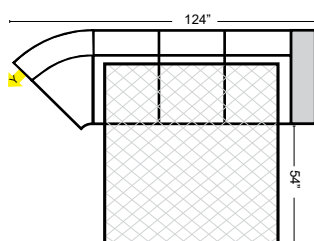

Sleepers

Suggested Configurations

v.10.11.23

Sleeper Options: (Additional charges apply)

- Deluxe Innerspring Mattress: Full
- 5" Memory Foam Mattress: Full Only

The Suggested Configurations below are only a sample of what the imagination can create, please enjoy creating the configuration that fits your lifestyle, using the ideas below and from the items on the other pages.

23126 3C Full Sleeper

23129 Lt Arm 3C Full Sleeper

23128 Rt Arm 3C Full Sleeper

23137 Lt Arm 3C Full Sleeper w/ 1/2 Curve

23136 Rt Arm 3C Full Sleeper w/ 1/2 Curve

Home Theater Seating - Console Arms

Pre-Configured Home Theater Seating