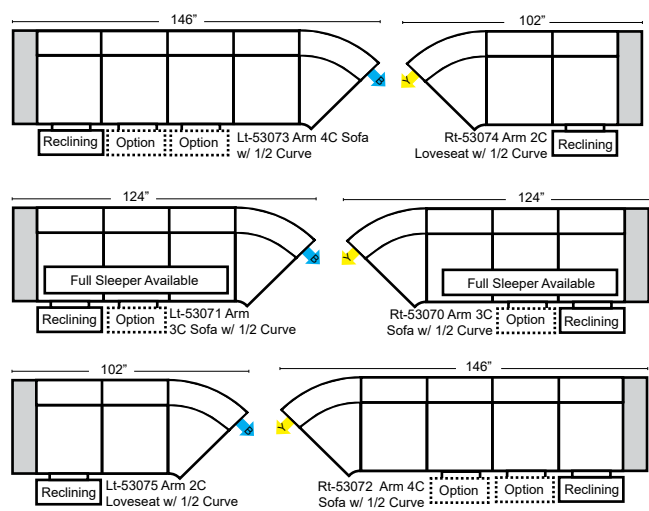

2-Piece Curve Sectional

Put Blue Arrows with Yellow Arrows to Create Sectional Groups