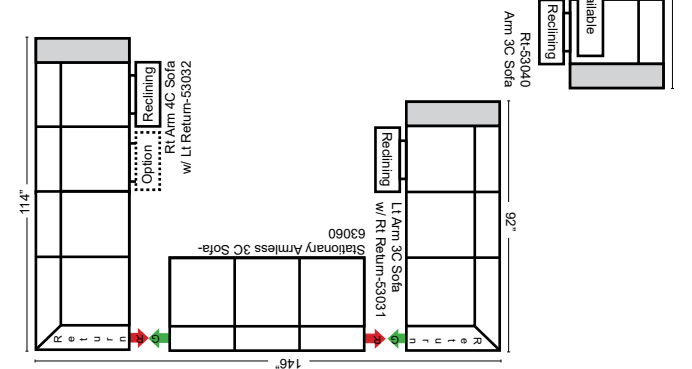

23126 3C Full Sleeper

23129 Lt Arm 3C Full Sleeper

23128 Rt Arm 3C Full Sleeper

23137 Lt Arm 3C Full Sleeper w/ 1/2 Curve

23136 Rt Arm 3C Full Sleeper w/ 1/2 Curve

Home Theater Seating - Console Arms

Pre-Configured Home Theater Seating