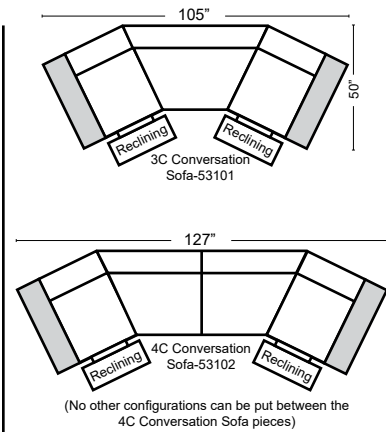

Standard

Put Green Arrows with Red Arrows to Create Sectional Groups

2-Piece Curve Sectional

Put Blue Arrows with Yellow Arrows to Create Sectional Groups

Conversation Sofas

90 Degree / L-Shape Sectional

Put Green Arrows with Red Arrows to Create Sectional Groups

Sleeper Options: (Additional Charges Apply)

- Deluxe Mattress (Full Size Only)
- 5" Memory Foam Mattress (Full Size Only)

Note:
All Dimensions are approximate, if accuracy is crucial, please contact us for validation of the dimensions shown. However, a 1" to 2" variance can still apply due to foam and upholstery.