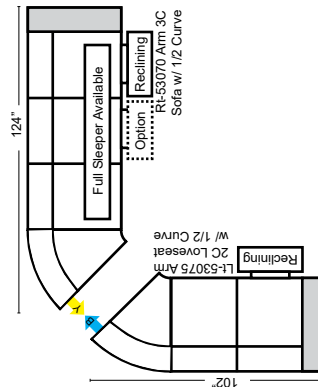

23126 3C Full Sleeper

23129 Lt Arm 3C Full Sleeper

23128 Rt Arm 3C Full Sleeper

23137 Lt Arm 3C Full Sleeper w/ 1/2 Curve

23136 Rt Arm 3C Full Sleeper w/ 1/2 Curve

Home Theater Seating - Console Arms

Pre-Configured Home Theater Seating