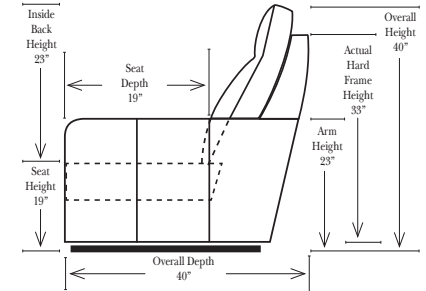

Standard

Put Green Arrows with Red Arrows to Create Sectional Groups → ←

2-Piece Curve Sectional

Put Blue Arrows with Yellow Arrows to Create Sectional Groups → ←

Conversation Sofas

Features & Options

Standard:

Sleeper Options: (Additional Charges Apply)

- Deluxe Mattress (Full Size Only)
- 5" Memory Foam Mattress (Full Size Only)

Note:

All Dimensions are approximate, if accuracy is crucial, please contact us for validation of the dimensions shown. However, a 1" to 2" variance can still apply due to foam and upholstery.