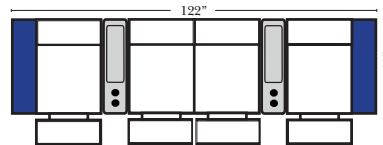

4C Sofa w/2 Small Straight Console Arms-53144