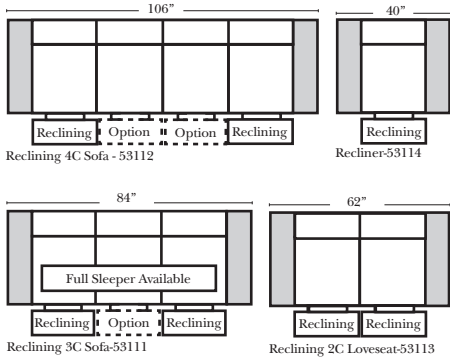

Standard

Put Green Arrows with Red Arrows to Create Sectional Groups → ←

2-Piece Curve Sectional

Put Blue Arrows with Yellow Arrows to Create Sectional Groups → ←

Conversation Sofas

Features & Options

Standard:

Sleeper Options: (Additional Charges Apply)

- Deluxe Mattress (Full Size Only)
- 5" Memory Foam Mattress (Full Size Only)

Note:

All Dimensions are approximate, if accuracy is crucial, please contact us for validation of the dimensions shown. However, a 1" to 2" variance can still apply due to foam and upholstery.