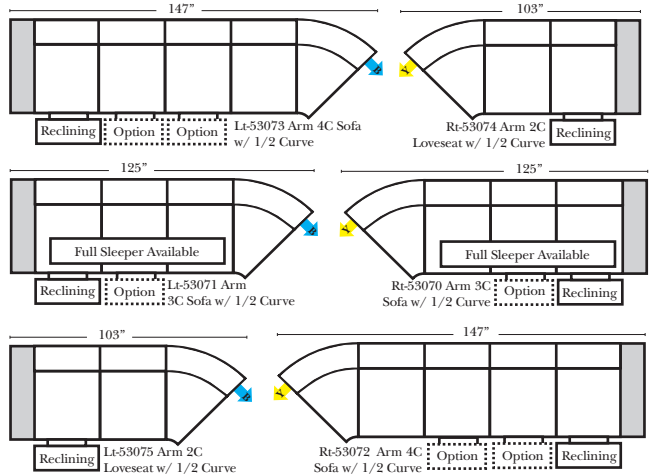

Standard

Put Green Arrows with Red Arrows to Create Sectional Groups → ←

2-Piece Curve Sectional

Put Blue Arrows with Yellow Arrows to Create Sectional Groups → ←

Conversation Sofas

Features & Options

Standard:

Sleeper Options: (Additional Charges Apply)

- Deluxe Mattress (Full Size Only)
- 5" Memory Foam Mattress (Full Size Only)

Note:

All Dimensions are approximate, if accuracy is crucial, please contact us for validation of the dimensions shown. However, a 1" to 2" variance can still apply due to foam and upholstery.