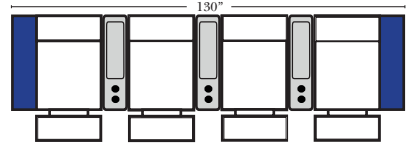

4C Sofa w/3 Small Straight Console Arms-53146