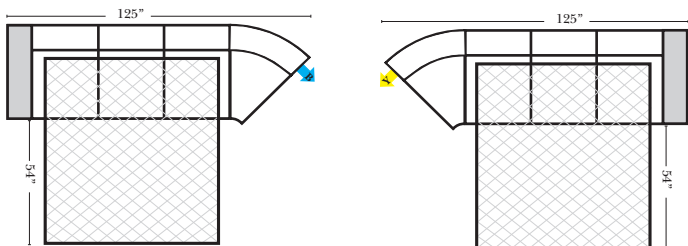

Sleeper Options: (Additional Charges Apply)

- Deluxe Mattress (Full Size Only)
- 5" Memory Foam Mattress (Full Size Only)

Note:

All Dimensions are approximate, if accuracy is crucial, please contact us for validation of the dimensions shown. However, a 1" to 2" variance can still apply due to foam and upholstery.

90 Degree / L-Shape Sectional

Put Green Arrows with Red Arrows to Create Sectional Groups → ←

Sleepers

Suggested Configurations

v.05.06.23

Sleeper Options: (Additional charges apply)

- Deluxe Innerspring Mattress: Full
- 5" Memory Foam Mattress: Full Only

23126 3C Full Sleeper

23129 Lt Arm 3C Full Sleeper

23128 Rt Arm 3C Full Sleeper

23137 Lt Arm 3C Full Sleeper w/ 1/2 Curve

23136 Rt Arm 3C Full Sleeper w/ 1/2 Curve

The Suggested Configurations below are only a sample of what the imagination can create, please enjoy creating the configuration that fits your lifestyle, using the ideas below and from the items on the other pages.