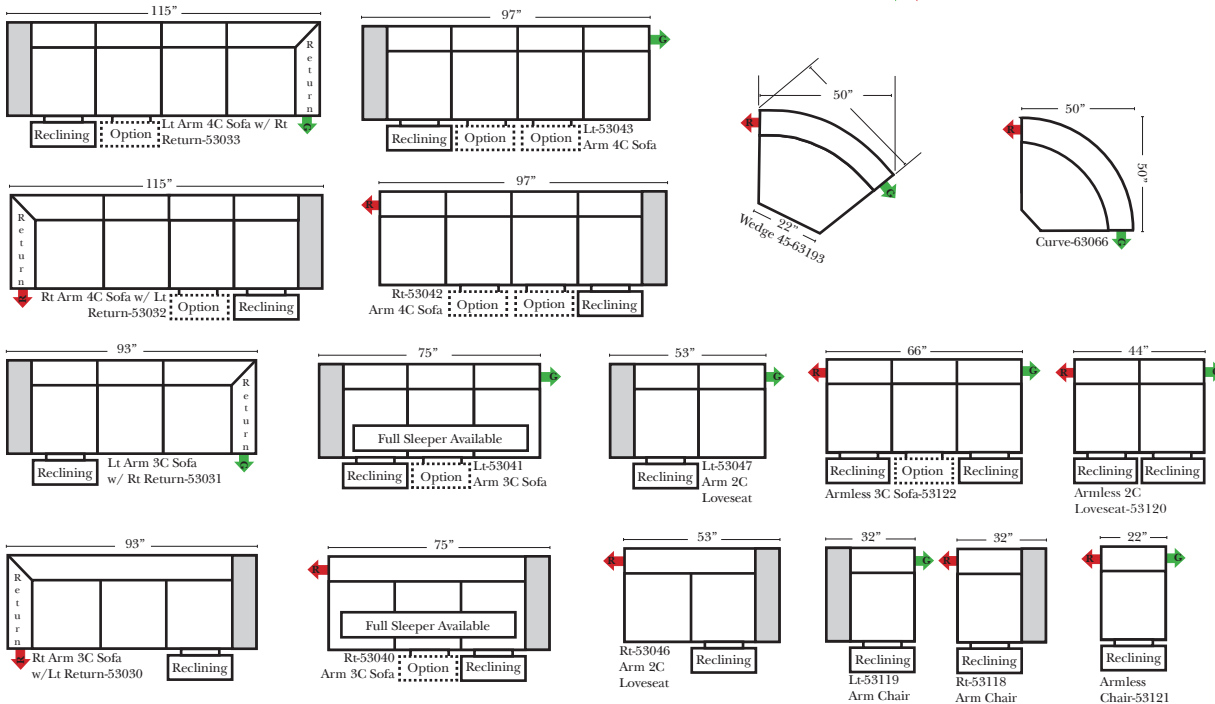

Sleeper Options: (Additional Charges Apply)

- Deluxe Mattress (Full Size Only)
- 5" Memory Foam Mattress (Full Size Only)

Note:

All Dimensions are approximate, if accuracy is crucial, please contact us for validation of the dimensions shown. However, a 1" to 2" variance can still apply due to foam and upholstery.

90 Degree / L-Shape Sectional

Put Green Arrows with Red Arrows to Create Sectional Groups → ←

Sleepers

Suggested Configurations

v.05.06.23

Sleeper Options: (Additional charges apply)

- Deluxe Innerspring Mattress: Full
- 5" Memory Foam Mattress: Full Only