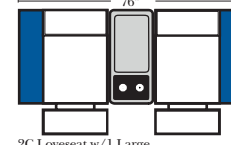

3C Sofa w/2 Small Wedge Console Arms-53141

4C Sofa w/2 Small Wedge Console Arms-53145

Armless Chair w/Small Wedge Console Arm-53127

4C Sofa w/3 Small Wedge Console Arms-53147

Home Theater Pre-Configured Large Straight & Wedge Consoles

2C Loveseat w/1 Large Straight Console Arm-53132

3C Sofa w/2 Large Straight Console Arms-53130

4C Sofa w/2 Large Straight Console Arms-53134

Armless Chair w/Large Straight Console Arm-53128

4C Sofa w/3 Large Straight Console Arms-53136