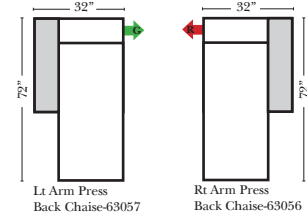

Sleeper Options: (Additional Charges Apply)

- Deluxe Mattress (Full Size Only)
- 5" Memory Foam Mattress (Full Size Only)

Note:

All Dimensions are approximate, if accuracy is crucial, please contact us for validation of the dimensions shown. However, a 1" to 2" variance can still apply due to foam and upholstery.

90 Degree / L-Shape Sectional

Put Green Arrows with Red Arrows to Create Sectional Groups → ←

Sleepers

Suggested Configurations

v.05.06.23

Sleeper Options: (Additional charges apply)

- Deluxe Innerspring Mattress: Full
- 5" Memory Foam Mattress: Full Only