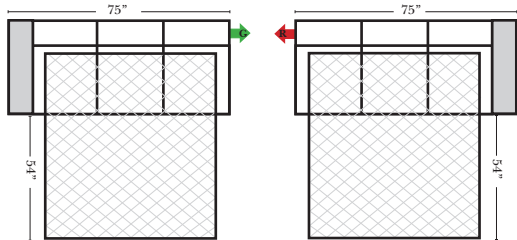

Sleeper Options: (Additional Charges Apply)

- Deluxe Mattress (Full Size Only)
- 5" Memory Foam Mattress (Full Size Only)

Note:

All Dimensions are approximate, if accuracy is crucial, please contact us for validation of the dimensions shown. However, a 1" to 2" variance can still apply due to foam and upholstery.

90 Degree / L-Shape Sectional

Put Green Arrows with Red Arrows to Create Sectional Groups → ←

Sleepers

Suggested Configurations

v.05.06.23

Sleeper Options: (Additional charges apply)

- Deluxe Innerspring Mattress: Full
- 5" Memory Foam Mattress: Full Only

23126 3C Full Sleeper

23129 Lt Arm 3C Full Sleeper

23128 Rt Arm 3C Full Sleeper

23137 Lt Arm 3C Full Sleeper w/ 1/2 Curve

23136 Rt Arm 3C Full Sleeper w/ 1/2 Curve

The Suggested Configurations below are only a sample of what the imagination can create, please enjoy creating the configuration that fits your lifestyle, using the ideas below and from the items on the other pages.