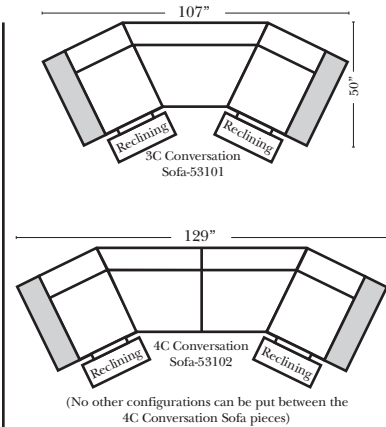

Standard

Put Green Arrows with Red Arrows to Create Sectional Groups → ←

2-Piece Curve Sectional

Put Blue Arrows with Yellow Arrows to Create Sectional Groups → ←

Conversation Sofas

Features & Options

Standard:

Sleeper Options: (Additional Charges Apply)

- Deluxe Mattress (Full Size Only)
- 5" Memory Foam Mattress (Full Size Only)

Note:

All Dimensions are approximate, if accuracy is crucial, please contact us for validation of the dimensions shown. However, a 1" to 2" variance can still apply due to foam and upholstery.