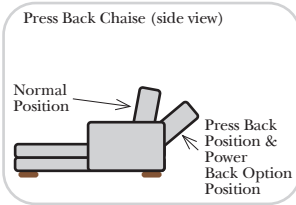

Sleeper Options: (Additional Charges Apply)

- Deluxe Mattress (Full Size Only)
- 5" Memory Foam Mattress (Full Size Only)

Note:

All Dimensions are approximate, if accuracy is crucial, please contact us for validation of the dimensions shown. However, a 1" to 2" variance can still apply due to foam and upholstery.

90 Degree / L-Shape Sectional

Put Green Arrows with Red Arrows to Create Sectional Groups → ←

Sleepers

Suggested Configurations

v.05.06.23

Sleeper Options: (Additional charges apply)

- Deluxe Innerspring Mattress: Full
- 5" Memory Foam Mattress: Full Only