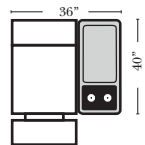

Armless Chair w/Large Straight Console Arm-53128