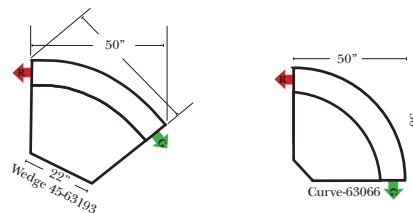

Sleeper Options: (Additional Charges Apply)

- Deluxe Mattress (Full Size Only)
- 5" Memory Foam Mattress (Full Size Only)

Note:

All Dimensions are approximate, if accuracy is crucial, please contact us for validation of the dimensions shown. However, a 1" to 2" variance can still apply due to foam and upholstery.

90 Degree / L-Shape Sectional

Put Green Arrows with Red Arrows to Create Sectional Groups → ←

Sleepers

Suggested Configurations

v.05.06.23

Sleeper Options: (Additional charges apply)

- Deluxe Innerspring Mattress: Full
- 5" Memory Foam Mattress: Full Only