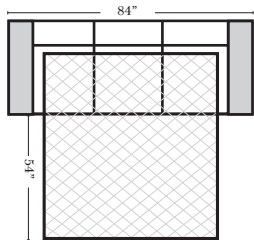

Sleeper Options: (Additional Charges Apply)

- Deluxe Mattress (Full Size Only)
- 5" Memory Foam Mattress (Full Size Only)

Note:

All Dimensions are approximate, if accuracy is crucial, please contact us for validation of the dimensions shown. However, a 1" to 2" variance can still apply due to foam and upholstery.

90 Degree / L-Shape Sectional

Put Green Arrows with Red Arrows to Create Sectional Groups → ←

Sleepers

Suggested Configurations

v.05.06.23

Sleeper Options: (Additional charges apply)

- Deluxe Innerspring Mattress: Full
- 5" Memory Foam Mattress: Full Only

23126 3C Full Sleeper

23129 Lt Arm 3C Full Sleeper

23128 Rt Arm 3C Full Sleeper

23137 Lt Arm 3C Full Sleeper w/ 1/2 Curve

23136 Rt Arm 3C Full Sleeper w/ 1/2 Curve

The Suggested Configurations below are only a sample of what the imagination can create, please enjoy creating the configuration that fits your lifestyle, using the ideas below and from the items on the other pages.