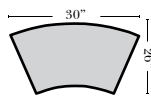

**Standard**

**Curve Sectional**

**Suggested Configurations**

3 Seat Sofa-001

Lovescat-004

Chair-005

Push Back Recliner-012

Oval Ottoman-163

Crescent Ottoman-026

Ottomans are 20" high

Put Blue Arrows with Yellow Arrows to Create Sectional Groups

Right Arm 1 Seat Sofa-040

Left Arm 1 Seat Sofa-041

Right Arm Lovescat-046

Left Arm Lovescat-047

Armless Chair-063