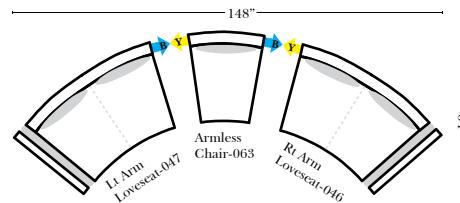

Feature & Options

Standard:

- Available in Full & Top Grain Leathers
- Available in Luxury Fabrics
- All Hardwood Frames

Options Available with No Additional Charge:

- No. 33 Firm Foam
- Base finish options - Espresso Only

Options that have Additional Charges:

- Down Seats & Down Backs (additional Charge)
- Down not available on Push back Recliner