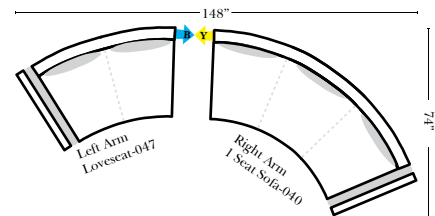

Feature & Options

Standard:

- Available in Full & Top Grain Leathers
- Available in Luxury Fabrics
- All Hardwood Frames

Options Available with No Additional Charge:

- No. 33 Firm Foam
- Base finish options - Espresso Only

Options that have Additional Charges:

- Down Seats & Down Backs (additional Charge)
- Down not available on Push back Recliner