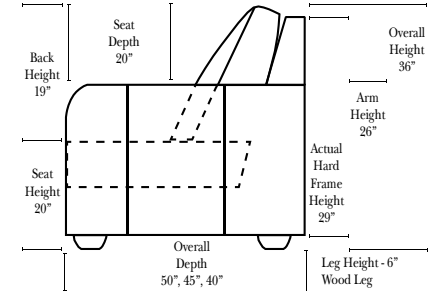

Standard

Curve Sectional

Suggested Configurations

Ottomans are 20" high

Put Blue Arrows with Yellow Arrows to Create Sectional Groups

The Suggested Configurations below are only a sample of what the imagination can create, please enjoy creating the configuration that fits your lifestyle, using the ideas below and from the items on the opposite page.

Feature & Options

Standard:

- Available in Full & Top Grain Leathers
- Available in Luxury Fabrics
- All Hardwood Frames

Options Available with No Additional Charge:

- No. 33 Firm Foam
- Base finish options - Espresso Only

Options that have Additional Charges:

- Down Seats & Down Backs (additional Charge)
- Down not available on Push back Recliner