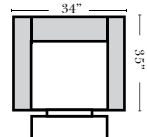

**Standard**

**Curve Sectional**

**Suggested Configurations**

3 Seat Sofa-001

Lovescat-004

Chair-005

Push Back Recliner-012

Oval Ottoman-163

Crescent Ottoman-026

Ottomans are 20" high

Put Blue Arrows with Yellow Arrows to Create Sectional Groups

Right Arm 1 Seat Sofa-040

Left Arm 1 Seat Sofa-041

Right Arm Lovescat-046

Left Arm Lovescat-047

Armless Chair-063