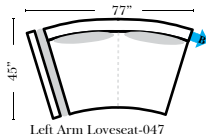

Crescent Ottoman-026

Ottomans are 20" high

Put Blue Arrows with Yellow Arrows to Create Sectional Groups

Right Arm 1 Seat Sofa-040

Left Arm 1 Seat Sofa-041

Right Arm Lovescat-046

Left Arm Lovescat-047

Armless Chair-063