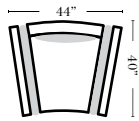

**Standard**

**Curve Sectional**

**Suggested Configurations**

3 Seat Sofa-001

Lovescat-004

Chair-005

Push Back Recliner-012

Oval Ottoman-163

Crescent Ottoman-026

Ottomans are 20" high

Put Blue Arrows with Yellow Arrows to Create Sectional Groups

Right Arm 1 Seat Sofa-040

Left Arm 1 Seat Sofa-041

Right Arm Lovescat-046

Left Arm Lovescat-047

Armless Chair-063