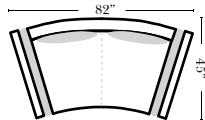

**Standard**

**Curve Sectional**

**Suggested Configurations**

3 Seat Sofa-001

Lovescat-004

Chair-005

Push Back Recliner-012

Oval Ottoman-163

Crescent Ottoman-026

Ottomans are 20" high

Put Blue Arrows with Yellow Arrows to Create Sectional Groups

Right Arm 1 Seat Sofa-040

Left Arm 1 Seat Sofa-041

Right Arm Lovescat-046

Left Arm Lovescat-047

Armless Chair-063