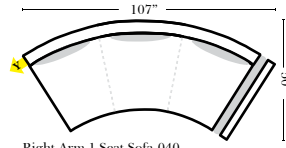

**Standard**

**Curve Sectional**

**Suggested Configurations**

3 Seat Sofa-001

Lovescat-004

Chair-005

Push Back Recliner-012

Oval Ottoman-163

Crescent Ottoman-026

Ottomans are 20" high

Put Blue Arrows with Yellow Arrows to Create Sectional Groups

Right Arm 1 Seat Sofa-040

Left Arm 1 Seat Sofa-041

Right Arm Lovescat-046

Left Arm Lovescat-047

Armless Chair-063