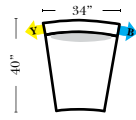

Crescent Ottoman-026

Ottomans are 20" high

Put Blue Arrows with Yellow Arrows to Create Sectional Groups

Right Arm 1 Seat Sofa-040

Left Arm 1 Seat Sofa-041

Right Arm Lovescat-046

Left Arm Lovescat-047

Armless Chair-063