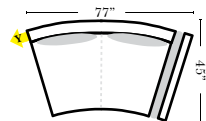

**Standard**

**Curve Sectional**

**Suggested Configurations**

3 Seat Sofa-001

Lovescat-004

Chair-005

Push Back Recliner-012

Oval Ottoman-163

Crescent Ottoman-026

Ottomans are 20" high

Put Blue Arrows with Yellow Arrows to Create Sectional Groups

Right Arm 1 Seat Sofa-040

Left Arm 1 Seat Sofa-041

Right Arm Lovescat-046

Left Arm Lovescat-047

Armless Chair-063