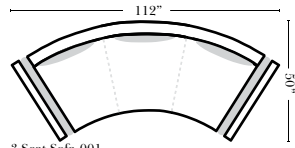

**Standard**

**Curve Sectional**

**Suggested Configurations**

3 Seat Sofa-001

Lovescat-004

Chair-005

Push Back Recliner-012

Oval Ottoman-163

Crescent Ottoman-026

Ottomans are 20" high

Put Blue Arrows with Yellow Arrows to Create Sectional Groups

Right Arm 1 Seat Sofa-040

Left Arm 1 Seat Sofa-041

Right Arm Lovescat-046

Left Arm Lovescat-047

Armless Chair-063