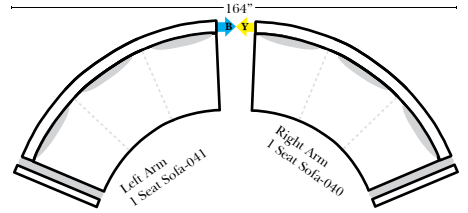

Feature & Options

Standard:

- Available in Full & Top Grain Leathers
- Available in Luxury Fabrics
- All Hardwood Frames

Options Available with No Additional Charge:

- No. 33 Firm Foam
- Base finish options - Espresso Only

Options that have Additional Charges:

- Down Seats & Down Backs (additional Charge)
- Down not available on Push back Recliner