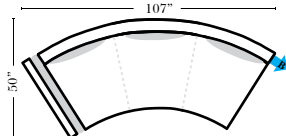

**Standard**

**Curve Sectional**

**Suggested Configurations**

3 Seat Sofa-001

Lovescat-004

Chair-005

Push Back Recliner-012

Oval Ottoman-163

Crescent Ottoman-026

Ottomans are 20" high

Put Blue Arrows with Yellow Arrows to Create Sectional Groups

Right Arm 1 Seat Sofa-040

Left Arm 1 Seat Sofa-041

Right Arm Lovescat-046

Left Arm Lovescat-047

Armless Chair-063