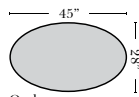

**Standard**

**Curve Sectional**

**Suggested Configurations**

3 Seat Sofa-001

Lovescat-004

Chair-005

Push Back Recliner-012

Oval Ottoman-163

Crescent Ottoman-026

Ottomans are 20" high

Put Blue Arrows with Yellow Arrows to Create Sectional Groups

Right Arm 1 Seat Sofa-040

Left Arm 1 Seat Sofa-041

Right Arm Lovescat-046

Left Arm Lovescat-047

Armless Chair-063