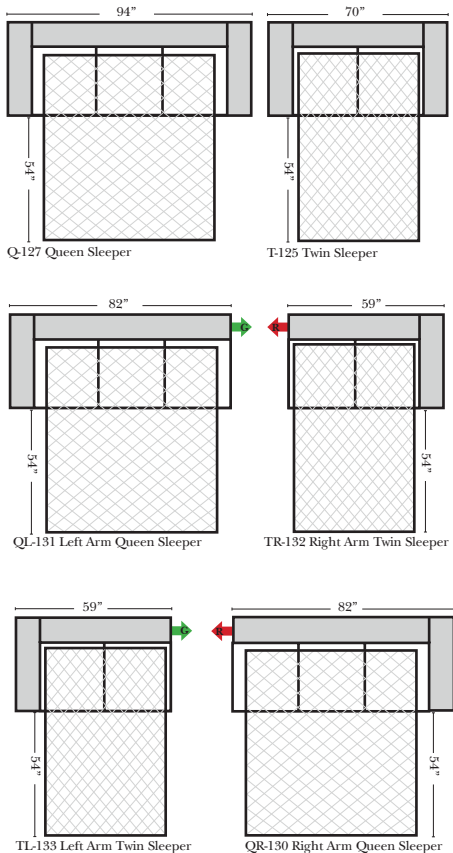

Sleepers

Put Green Arrows with Red Arrows to Create Sectional Groups
Put Blue Arrows with Yellow Arrows to Create Sectional Groups