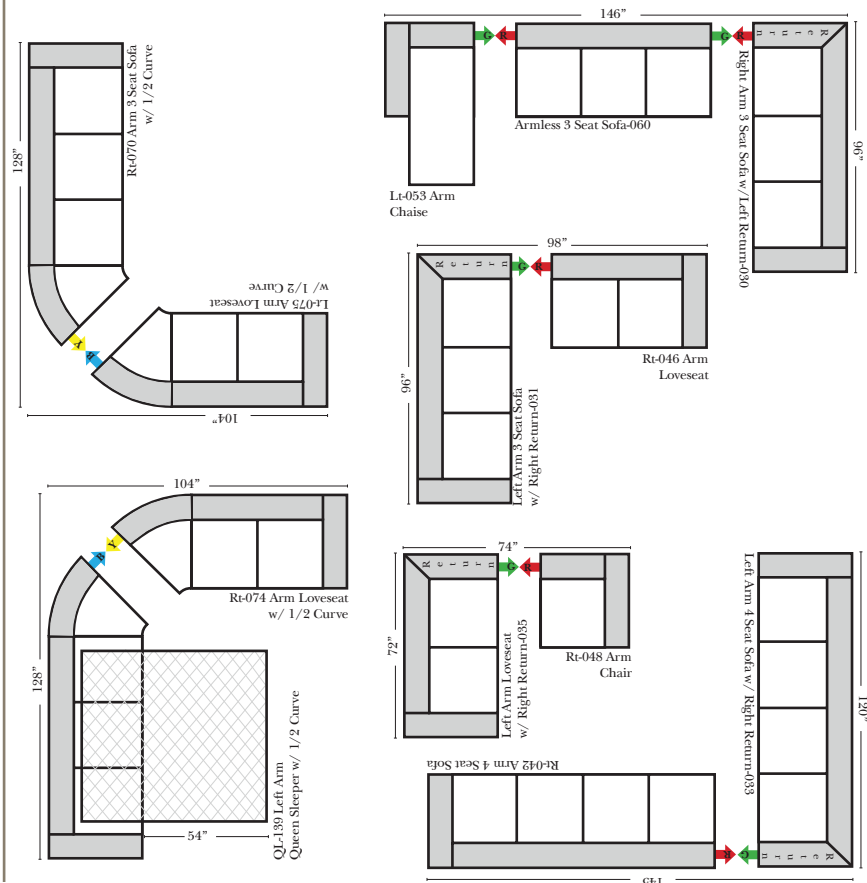

Standard & Armless

(All 4 seat items ship as one piece if stationary, two pieces if motion installed)

2 Piece Curve Sectional & Ottomans

Features

Standard:

- Available in Full & Top Grain Leathers
- Available in Luxury Fabrics
- All Hardwood Frames

L-Shape / 90 Degree Sectional

(All 4 seat items ship as one piece if stationary, two pieces if motion installed)

Note:

All Dimensions are approximate, if accuracy is crucial, please contact us for validation of the dimensions shown. However, a 1" to 2" variance can still apply due to foam and upholstery.

Chaise & Conversation Sectionals

Put Green Arrows with Red Arrows to Create Sectional Groups
Put Orange Arrows with Tan Arrows to Create Sectional Groups

Sleepers

Put Green Arrows with Red Arrows to Create Sectional Groups
Put Blue Arrows with Yellow Arrows to Create Sectional Groups

Suggested Configurations

The Suggested Configurations below are only a sample of what the imagination can create, please enjoy creating the configuration that fits your lifestyle, using the ideas below and from the items on the opposite page.