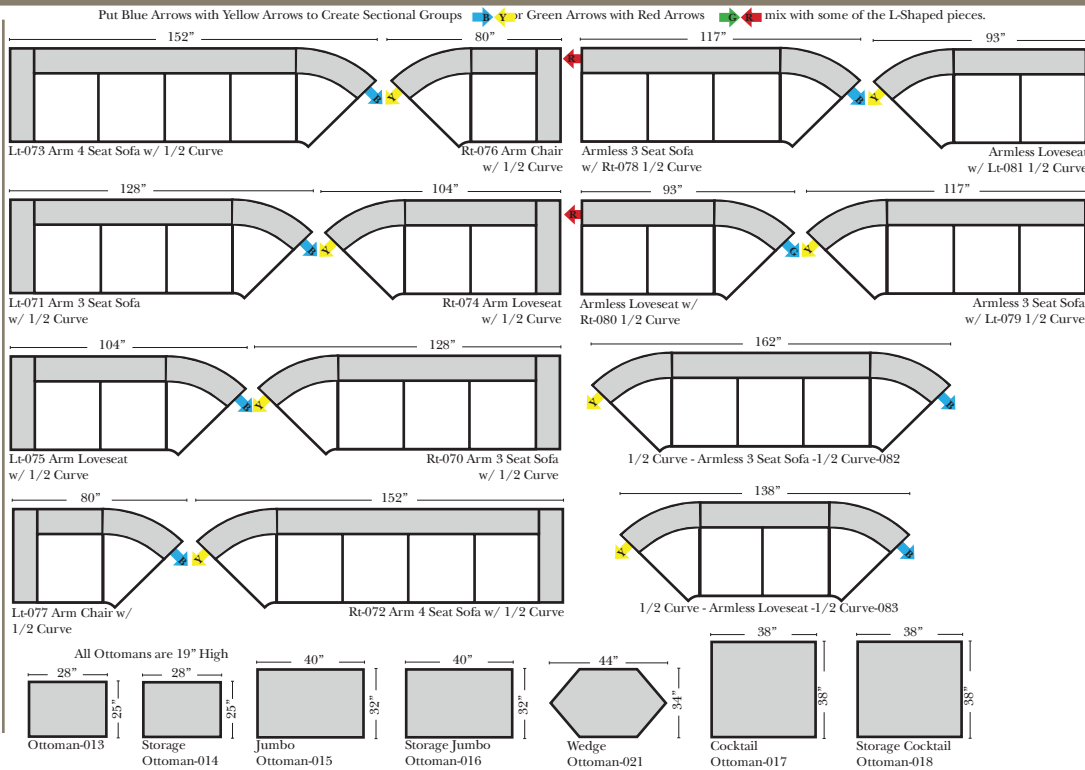

Standard & Armless

(All 4 seat items ship as one piece if stationary, two pieces if motion installed)

2 Piece Curve Sectional & Ottomans

Features

Standard:

- Available in Full & Top Grain Leathers
- Available in Luxury Fabrics
- All Hardwood Frames

Options:

- Down Seats & Down Backs (additional Charge)
- No. 33 Firm Foam

Sleeper Options: (All the below options are at additional charges)

- Queen Sleeper available w/Standard Mattress
- Twin Sleeper available w/Standard Mattress
- Deluxe Innerspring Mattress: Queen / Twin
- Air Dream Coil Mattress: Queen Only - (No Twin)
- Hideaway Air Mattress: Queen Only (Shipped in a Separate Box)

L-Shape / 90 Degree Sectional

(All 4 seat items ship as one piece if stationary, two pieces if motion installed)

Note:

All Dimensions are approximate, if accuracy is crucial, please contact us for validation of the dimensions shown. However, a 1" to 2" variance can still apply due to foam and upholstery.