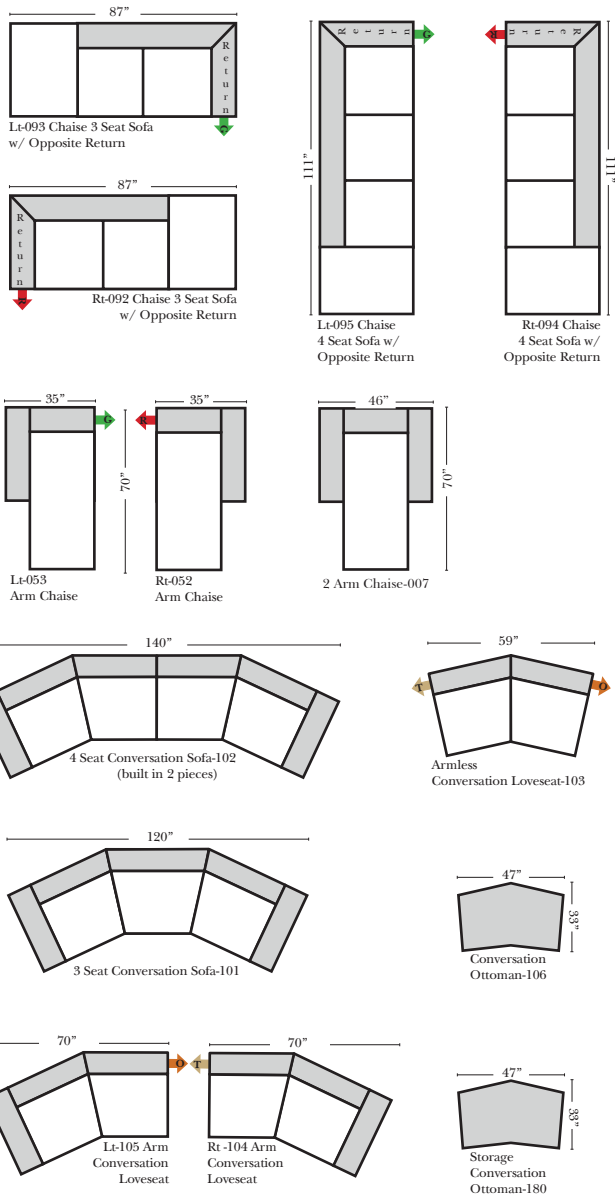

Chaise & Conversation Sectionals

Put Green Arrows with Red Arrows to Create Sectional Groups
Put Orange Arrows with Tan Arrows to Create Sectional Groups