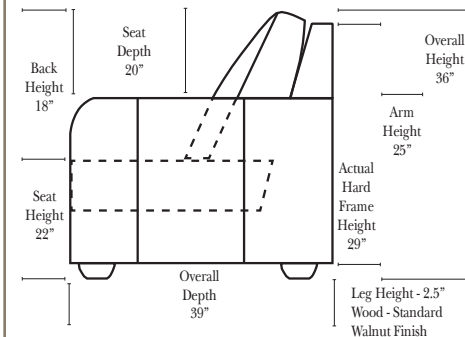

Standard & Armless

(All 4 seat items ship as one piece if stationary, two pieces if motion installed)

2 Piece Curve Sectional & Ottomans

Features

Standard:

- Available in Full & Top Grain Leathers
- Available in Luxury Fabrics
- All Hardwood Frames

Options:

- Down Seats & Down Backs (additional Charge)
- No. 33 Firm Foam

Sleeper Options: (All the below options are at additional charges)

- Queen Sleeper available w/Standard Mattress
- Twin Sleeper available w/Standard Mattress
- Deluxe Innerspring Mattress: Queen / Twin
- Air Dream Coil Mattress: Queen Only - (No Twin)
- Hideaway Air Mattress: Queen Only (Shipped in a Separate Box)

L-Shape / 90 Degree Sectional

(All 4 seat items ship as one piece if stationary, two pieces if motion installed)

Note:

All Dimensions are approximate, if accuracy is crucial, please contact us for validation of the dimensions shown. However, a 1" to 2" variance can still apply due to foam and upholstery.