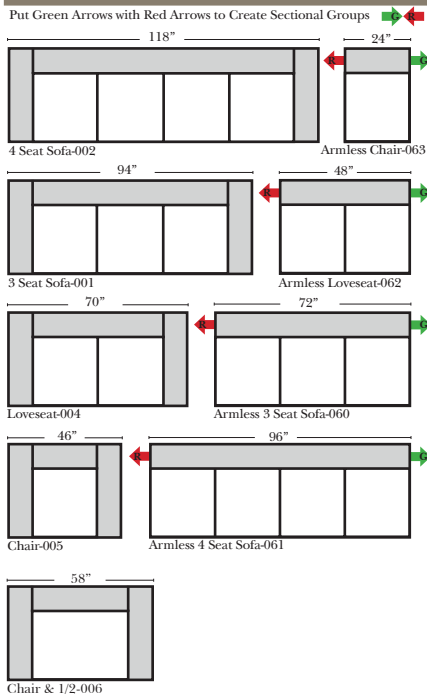

Standard & Armless

(All 4 seat items ship as one piece if stationary, two pieces if motion installed)

2 Piece Curve Sectional & Ottomans

Features

Standard:

- Available in Full & Top Grain Leathers
- Available in Luxury Fabrics
- All Hardwood Frames

Options:

- Down Seats & Down Backs (additional Charge)
- No. 33 Firm Foam

Sleeper Options: (All the below options are at additional charges)

- Queen Sleeper available w/Standard Mattress
- Twin Sleeper available w/Standard Mattress
- Deluxe Innerspring Mattress: Queen / Twin
- Air Dream Coil Mattress: Queen Only - (No Twin)
- Hideaway Air Mattress: Queen Only (Shipped in a Separate Box)

L-Shape / 90 Degree Sectional

(All 4 seat items ship as one piece if stationary, two pieces if motion installed)

Note:

All Dimensions are approximate, if accuracy is crucial, please contact us for validation of the dimensions shown. However, a 1" to 2" variance can still apply due to foam and upholstery.