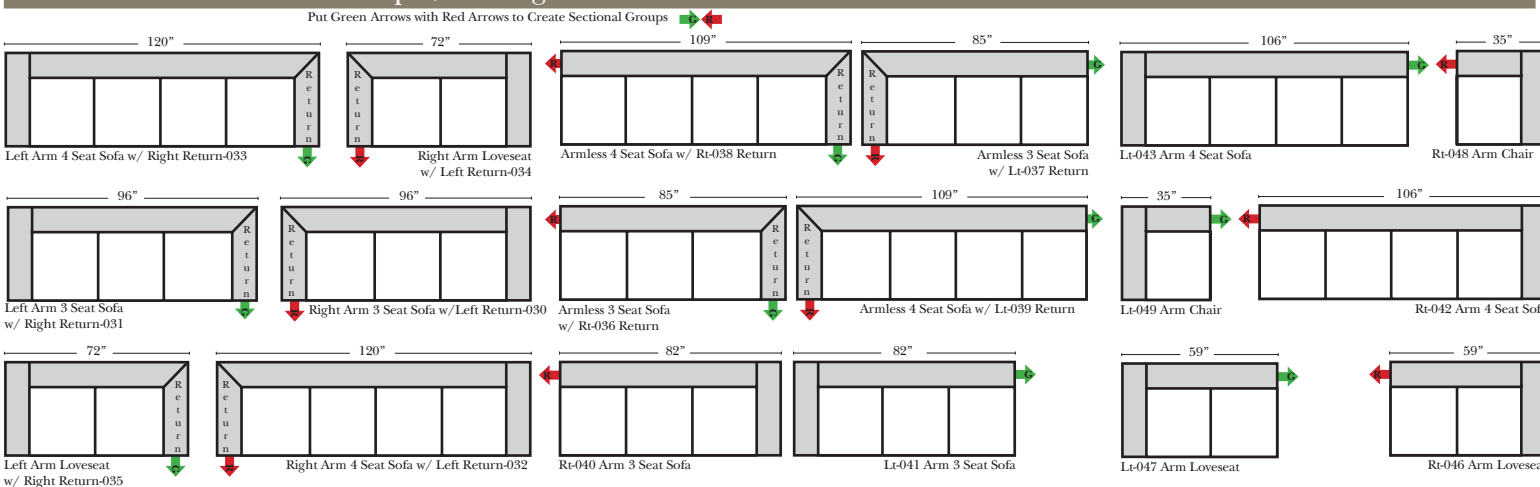

Standard & Armless

(All 4 seat items ship as one piece if stationary, two pieces if motion installed)

2 Piece Curve Sectional & Ottomans

Features

Standard:

- Available in Full & Top Grain Leathers
- Available in Luxury Fabrics
- All Hardwood Frames

Options:

- Down Seats & Down Backs (additional Charge)
- No. 33 Firm Foam

Sleeper Options: (All the below options are at additional charges)

- Queen Sleeper available w/Standard Mattress
- Twin Sleeper available w/Standard Mattress
- Deluxe Innerspring Mattress: Queen / Twin
- Air Dream Coil Mattress: Queen Only - (No Twin)
- Hideaway Air Mattress: Queen Only (Shipped in a Separate Box)

L-Shape / 90 Degree Sectional

(All 4 seat items ship as one piece if stationary, two pieces if motion installed)

Note:

All Dimensions are approximate, if accuracy is crucial, please contact us for validation of the dimensions shown. However, a 1" to 2" variance can still apply due to foam and upholstery.