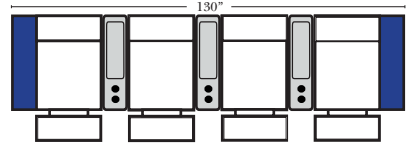

4C Sofa w/3 Small Straight Console Arms-53146