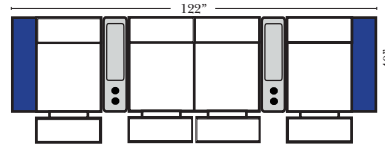

4C Sofa w/2 Small Straight Console Arms-53144