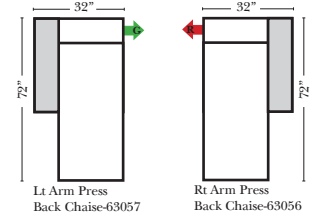

90 Degree / L-Shape Sectional

Put Green Arrows with Red Arrows to Create Sectional Groups → ←