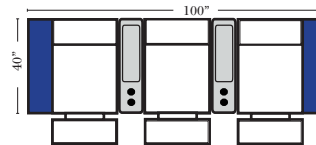

3C Sofa w/2 Small Straight Console Arms-53140