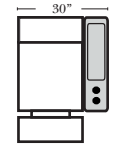

Armless Chair w/Small Straight Console Arm-53126