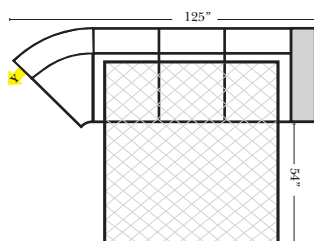

23136 Rt Arm 3C Full Sleeper w/ 1/2 Curve

The Suggested Configurations below are only a sample of what the imagination can create, please enjoy creating the configuration that fits your lifestyle, using the ideas below and from the items on the other pages.