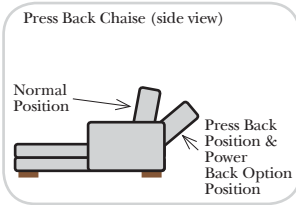

90 Degree / L-Shape Sectional

Put Green Arrows with Red Arrows to Create Sectional Groups → ←