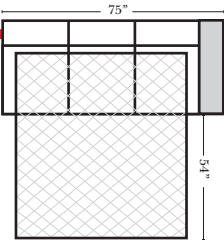

## Suggested Configurations

v.11.12.18

**Sleeper Options:** (Additional charges apply)

- Deluxe Innerspring Mattress: Full
- 5" Memory Foam Mattress: Full Only

23126 3C Full Sleeper

23129 Lt Arm 3C Full Sleeper