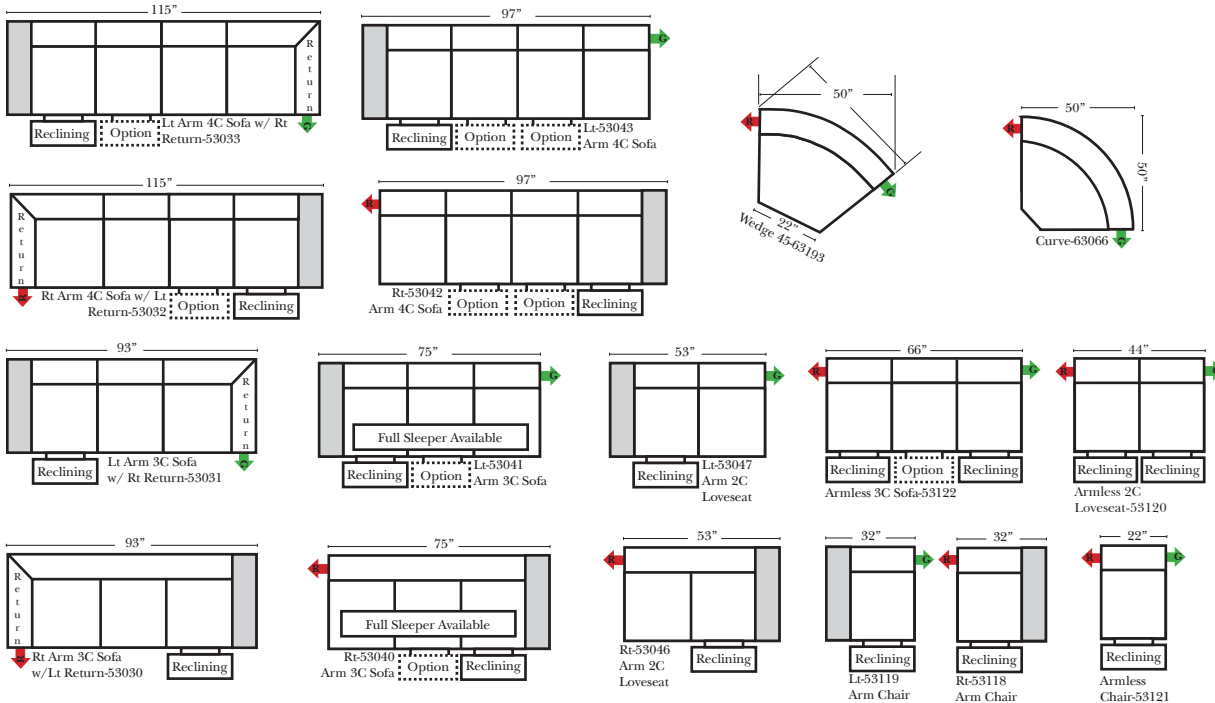

### Options: (Additional Charges Apply)

- Power Recliner Mechanism
- Power Lumbar
- Center Seat Recliner (See Option Note)
- Rechargeable Battery Pack (will operate 2 recliner footrests or multiple mechanisms per recliner)
- Swivel Recliner Base (2 Arm Recliner Only)
- Swivel Glider Mechanism (2 Arm Recliner Only)
- Glider Mechanism (2 Arm Recliner Only)
- Lift Chair Dual Motor Mechanism (Lifts Person to a Standing Position), (2 Arm Recliner Only)
- Upholstered Swivel Base (2 Arm Recliner Only)
- Power 180° Swivel Glider Mechanism (2 Arm Recliner Only)
- Swivel Table for Console Arms (Espresso or Walnut Wood Finish)
- **\*\*Portable Single Theater Arm (1) (Black, Hammered Antique, or Silver) Cup Holder (Fabric or Leather)**

### Note:

All Dimensions are approximate, if accuracy is crucial, please contact us for validation of the dimensions shown. However, a 1" to 2" variance can still apply due to foam and upholstery.

## 90 Degree / L-Shape Sectional

Put Green Arrows with Red Arrows to Create Sectional Groups → ←