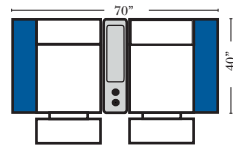

Home Theater Pre-Configured Small Straight & Wedge Consoles

2C Loveseat w/1 Small Straight Console Arm-53142