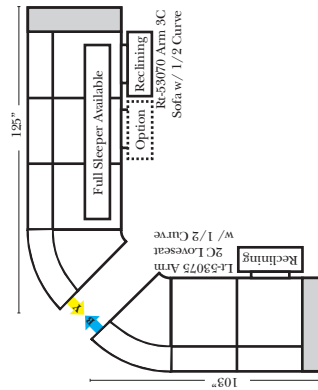

23128 Rt Arm 3C Full Sleeper

23137 Lt Arm 3C Full Sleeper w/ 1/2 Curve

23136 Rt Arm 3C Full Sleeper w/ 1/2 Curve

The Suggested Configurations below are only a sample of what the imagination can create, please enjoy creating the configuration that fits your lifestyle, using the ideas below and from the items on the other pages.

Home Theater Seating - Console Arms

Pre-Configured Home Theater Seating

v.11.12.18

Small Straight-63118 Console Arm  
Small Wedge-63119 Console Arm  
Large Straight-63116 Console Arm  
Large Wedge-63117 Console Arm