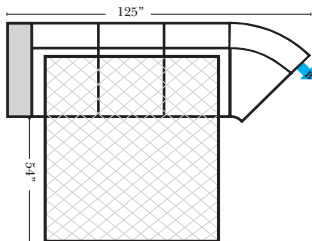

23137 Lt Arm 3C Full Sleeper w/ 1/2 Curve