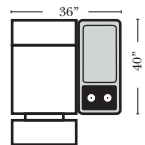

Armless Chair w/Large Straight Console Arm-53128