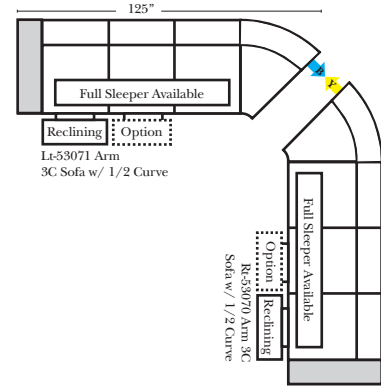

23128 Rt Arm 3C Full Sleeper

23137 Lt Arm 3C Full Sleeper w/ 1/2 Curve

23136 Rt Arm 3C Full Sleeper w/ 1/2 Curve

The Suggested Configurations below are only a sample of what the imagination can create, please enjoy creating the configuration that fits your lifestyle, using the ideas below and from the items on the other pages.

Home Theater Seating - Console Arms

Pre-Configured Home Theater Seating

v.11.12.18

Small Straight-63118 Console Arm  
Small Wedge-63119 Console Arm  
Large Straight-63116 Console Arm  
Large Wedge-63117 Console Arm