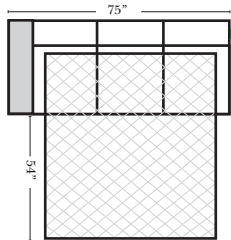

## Suggested Configurations

v.11.12.18

**Sleeper Options:** (Additional charges apply)

- Deluxe Innerspring Mattress: Full
- 5" Memory Foam Mattress: Full Only

23126 3C Full Sleeper

23129 Lt Arm 3C Full Sleeper