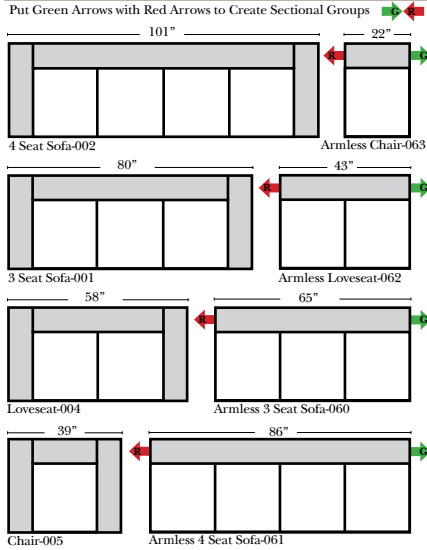

Standard & Armless (All 4 seat items ship as one piece if stationary, two pieces if motion installed)

2 Piece Curve Sectional & Ottomans

07/06/2012

Features

Standard:

- Available in Full & Top Grain Leathers
- Available in Luxury Fabrics
- All Hardwood Frames

Options:

- No. 33 Firm Foam
 - Upholstered Swivel Base (Additional Charge)
- (Available on 2 arm chair only)

Sleeper Options: (All the below options are at additional charges)

- Full Sleeper available w/ Standard Mattress
- Deluxe Innerspring Mattress: Full
- Air Dream Coil Mattress: Full Only

L-Shape / 90 Degree Sectional

(All 4 seat items ship as one piece if stationary, two pieces if motion installed)

Note:

All Dimensions are approximate, if accuracy is crucial, please contact us for validation of the dimensions shown. However, a 1" to 2" variance can still apply due to foam and upholstery.