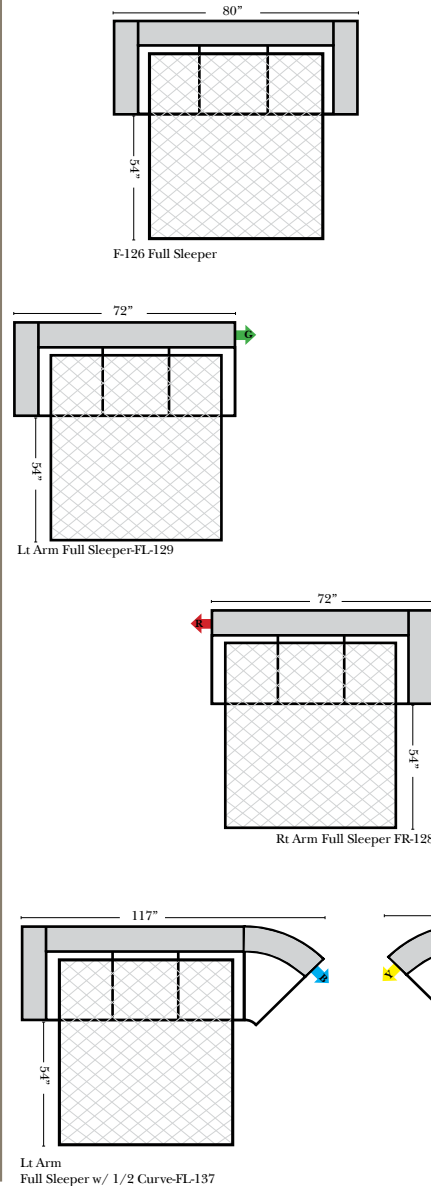

Chaise & Conversation Sectionals

Put Green Arrows with Red Arrows to Create Sectional Groups
Put Orange Arrows with Tan Arrows to Create Sectional Groups

Chaises
for this style not available
at this time

Conversation Sectionals
for this style not available
at this time

Sleepers

Put Green Arrows with Red Arrows to Create Sectional Groups
Put Blue Arrows with Yellow Arrows to Create Sectional Groups