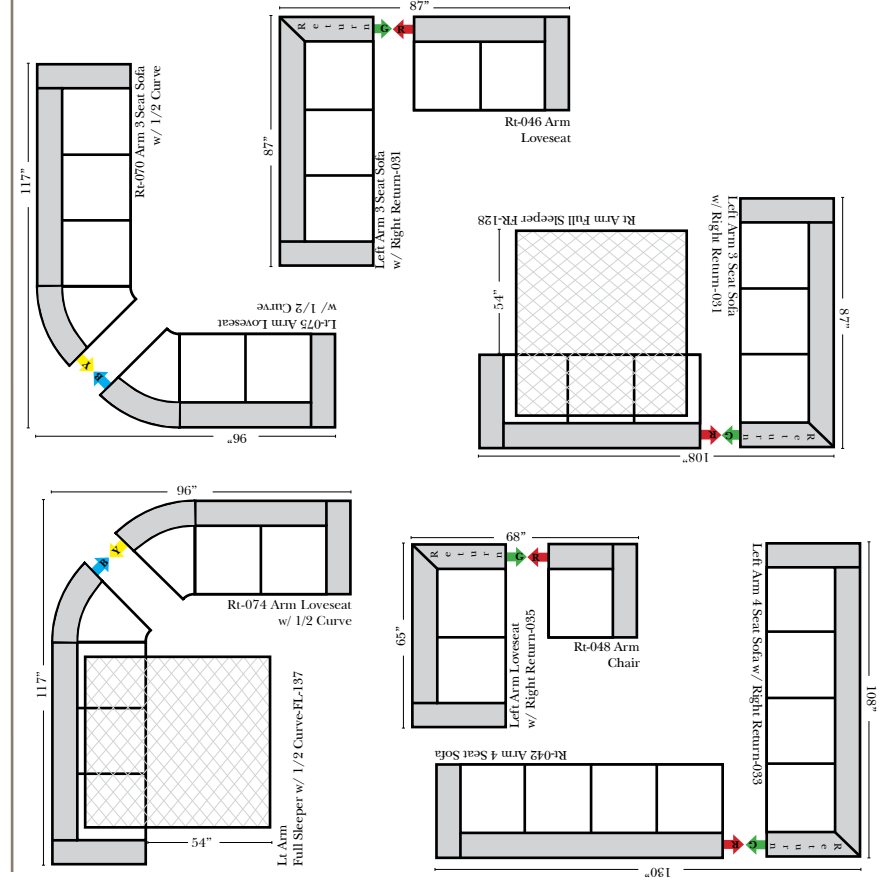

Suggested Configurations

07/06/2012

The Suggested Configurations below are only a sample of what the imagination can create, please enjoy creating the configuration that fits your lifestyle, using the ideas below and from the items on the opposite page.