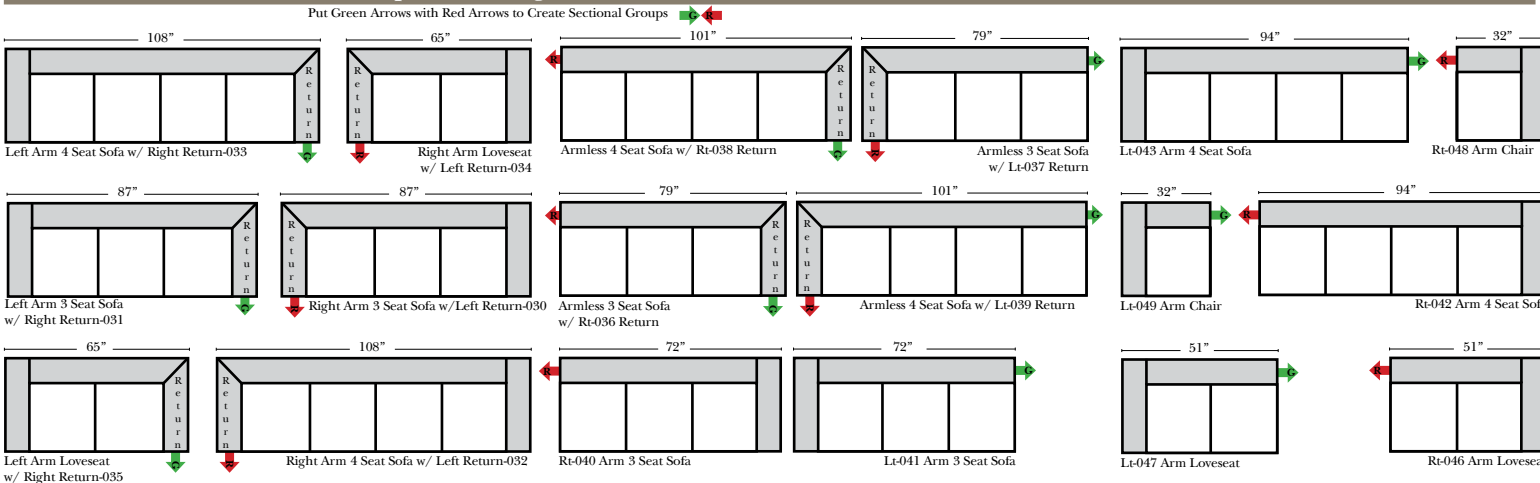

Standard & Armless (All 4 seat items ship as one piece if stationary, two pieces if motion installed)

2 Piece Curve Sectional & Ottomans

07/06/2012

Features

Standard:

- Available in Full & Top Grain Leathers
- Available in Luxury Fabrics
- All Hardwood Frames

Options:

- No. 33 Firm Foam
 - Upholstered Swivel Base (Additional Charge)
- (Available on 2 arm chair only)

Sleeper Options: (All the below options are at additional charges)

- Full Sleeper available w/ Standard Mattress
- Deluxe Innerspring Mattress: Full
- Air Dream Coil Mattress: Full Only

L-Shape / 90 Degree Sectional

(All 4 seat items ship as one piece if stationary, two pieces if motion installed)

Note:

All Dimensions are approximate, if accuracy is crucial, please contact us for validation of the dimensions shown. However, a 1" to 2" variance can still apply due to foam and upholstery.