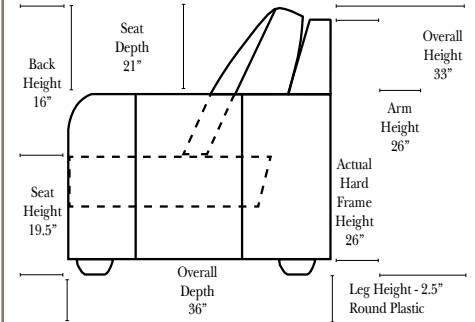

Standard & Armless (All 4 seat items ship as one piece if stationary, two pieces if motion installed)

2 Piece Curve Sectional & Ottomans

07/06/2012