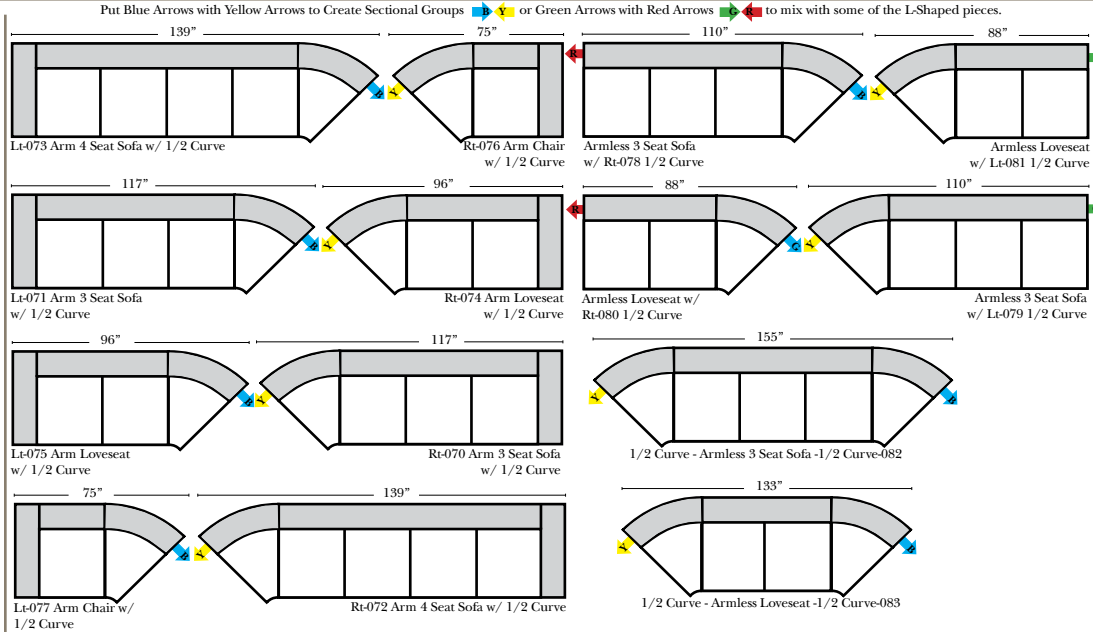

Standard & Armless (All 4 seat items ship as one piece if stationary, two pieces if motion installed)

2 Piece Curve Sectional & Ottomans

07/06/2012

Features

Standard:

- Available in Full & Top Grain Leathers
- Available in Luxury Fabrics
- All Hardwood Frames

Options:

- No. 33 Firm Foam
 - Upholstered Swivel Base (Additional Charge)
- (Available on 2 arm chair only)

Sleeper Options: (All the below options are at additional charges)

- Full Sleeper available w/ Standard Mattress
- Deluxe Innerspring Mattress: Full
- Air Dream Coil Mattress: Full Only

L-Shape / 90 Degree Sectional

(All 4 seat items ship as one piece if stationary, two pieces if motion installed)

Note:

All Dimensions are approximate, if accuracy is crucial, please contact us for validation of the dimensions shown. However, a 1" to 2" variance can still apply due to foam and upholstery.