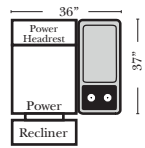

Recl Armless Chair w/Large Straight Console Arm-53878