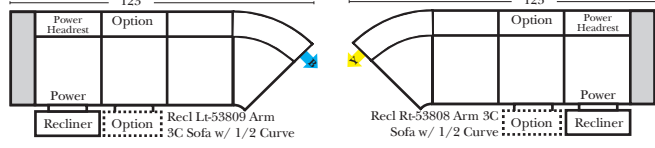

**Standard**

**2 Piece Curve Sectional**

v.10.26.18

Put Green Arrows with Red Arrows to Create Sectional Groups

Put Blue Arrows with Yellow Arrows to Create Sectional Groups or Green Arrows with Red Arrows to mix with some of the L-Shaped pieces.

- Options: (Additional Charges Apply)**
- Power Lumbar
  - Center Seat Recliner (Standard with Power Seats & Power Tilt Headrest)(See Option Note)
  - Rechargeable Battery Pack (will operate 2 recliner footrests or multiple mechanisms per recliner)
  - Upholstered Swivel Base (2 Arm Recliner Only) (Adds 3/4" to Height)
  - Power 180° Swivel Glider Mechanism (2 Arm Recliner Only)
  - Swivel Table for Console Arms (Espresso or Walnut Wood Finish)
  - \*\*Portable Single Theater Arm (1) (Black, Hammered Antique, or Silver) Cup Holder (Fabric or Leather)