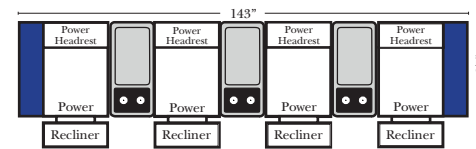

Recl 4C Sofa w/3 Large Straight Console Arms-53852