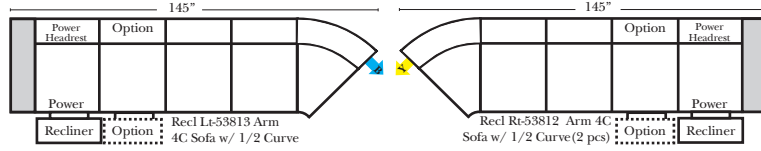

**Standard**

**2 Piece Curve Sectional**

v.10.26.18

Put Green Arrows with Red Arrows to Create Sectional Groups

Put Blue Arrows with Yellow Arrows to Create Sectional Groups or Green Arrows with Red Arrows to mix with some of the L-Shaped pieces.

- Options: (Additional Charges Apply)**
- Power Lumbar
  - Center Seat Recliner (Standard with Power Seats & Power Tilt Headrest)(See Option Note)
  - Rechargeable Battery Pack (will operate 2 recliner footrests or multiple mechanisms per recliner)
  - Upholstered Swivel Base (2 Arm Recliner Only) (Adds 3/4" to Height)
  - Power 180° Swivel Glider Mechanism (2 Arm Recliner Only)
  - Swivel Table for Console Arms (Espresso or Walnut Wood Finish)
  - \*\*Portable Single Theater Arm (1) (Black, Hammered Antique, or Silver) Cup Holder (Fabric or Leather)