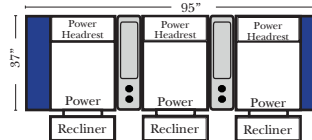

Home Theater Pre-Configured Small Straight & Wedge Consoles

Recl 3C Sofa w/2 Small Straight Console Arms-53858