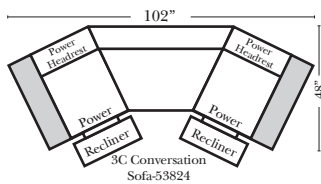

Chaise / Curve & Conversation / Armless

Suggested Configurations

v.10.26.18

Put Green Arrows with Red Arrows to Create Sectional Groups