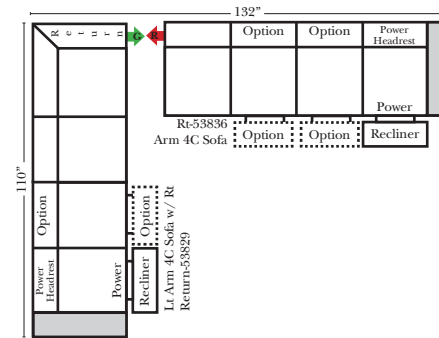

## Suggested Configurations

v.10.26.18

Put Green Arrows with Red Arrows to Create Sectional Groups

**Sleepers not Available on this style**

The Suggested Configurations below are only a sample of what the imagination can create, please enjoy creating the configuration that fits your lifestyle, using the ideas below and from the items on the opposite page.