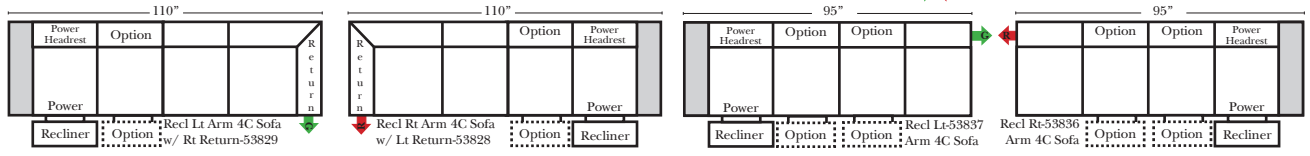

- Options: (Additional Charges Apply)**
- Power Lumbar
  - Center Seat Recliner (Standard with Power Seats & Power Tilt Headrest)(See Option Note)
  - Rechargeable Battery Pack (will operate 2 recliner footrests or multiple mechanisms per recliner)
  - Upholstered Swivel Base (2 Arm Recliner Only) (Adds 3/4" to Height)
  - Power 180° Swivel Glider Mechanism (2 Arm Recliner Only)
  - Swivel Table for Console Arms (Espresso or Walnut Wood Finish)
  - \*\*Portable Single Theater Arm (1) (Black, Hammered Antique, or Silver) Cup Holder (Fabric or Leather)

**Sleeper Options: (N/A for this style)**

**\*\*Portable Single Theater Arm (1)**  
(Black, Hammered Antique, or Silver)  
Cup Holder  
(Fabric or Leather)

(8" W x 21" D x 6"H)

**Note:**  
All Dimensions are approximate, if accuracy is crucial, please contact us for validation of the dimensions shown. However, a 1" to 2" variance can still apply due to foam and upholstery.

**90 Degree / L-Shape Sectional**

Put Green Arrows with Red Arrows to Create Sectional Groups