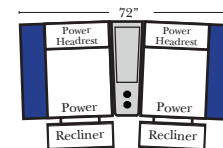

Recl 2C Loveseat w/1 Small Wedge Console Arms-53867