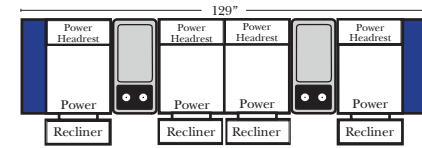

Recl 4C Sofa w/2 Large Straight Console Arms-53850