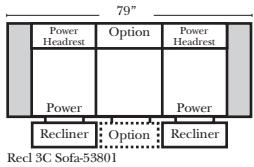

Standard

2 Piece Curve Sectional

v.10.26.18

Put Green Arrows with Red Arrows to Create Sectional Groups

Put Blue Arrows with Yellow Arrows to Create Sectional Groups or Green Arrows with Red Arrows to mix with some of the L-Shaped pieces.