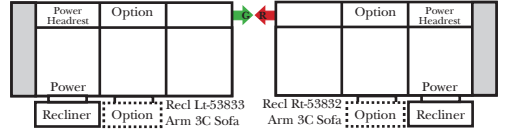

- Options: (Additional Charges Apply)**
- Power Lumbar
  - Center Seat Recliner (Standard with Power Seats & Power Tilt Headrest)(See Option Note)
  - Rechargeable Battery Pack (will operate 2 recliner footrests or multiple mechanisms per recliner)
  - Upholstered Swivel Base (2 Arm Recliner Only) (Adds 3/4" to Height)
  - Power 180° Swivel Glider Mechanism (2 Arm Recliner Only)
  - Swivel Table for Console Arms (Espresso or Walnut Wood Finish)
  - \*\*Portable Single Theater Arm (1) (Black, Hammered Antique, or Silver) Cup Holder (Fabric or Leather)

**Sleeper Options: (N/A for this style)**

**\*\*Portable Single Theater Arm (1)**  
(Black, Hammered Antique, or Silver)  
Cup Holder  
(Fabric or Leather)

(8" W x 21" D x 6"H)

**Note:**  
All Dimensions are approximate, if accuracy is crucial, please contact us for validation of the dimensions shown. However, a 1" to 2" variance can still apply due to foam and upholstery.

**90 Degree / L-Shape Sectional**

Put Green Arrows with Red Arrows to Create Sectional Groups