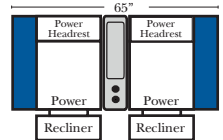

Home Theater Pre-Configured Small Straight & Wedge Consoles

Recl 3C Sofa w/2 Small Straight Console Arms-53858