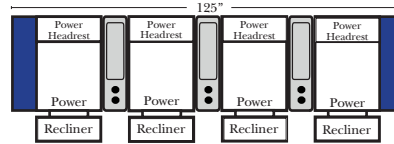

Recl Armless Chair w/Small Straight Console Arm-53876

Recl 4C Sofa w/3 Small Straight Console Arms-53862