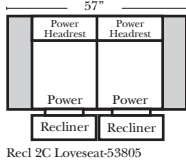

Standard

2 Piece Curve Sectional

v.10.26.18

Put Green Arrows with Red Arrows to Create Sectional Groups

Put Blue Arrows with Yellow Arrows to Create Sectional Groups or Green Arrows with Red Arrows to mix with some of the L-Shaped pieces.