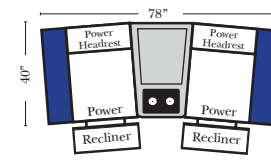

Recl 2C Loveseat w/1 Large Wedge Console Arms-53847