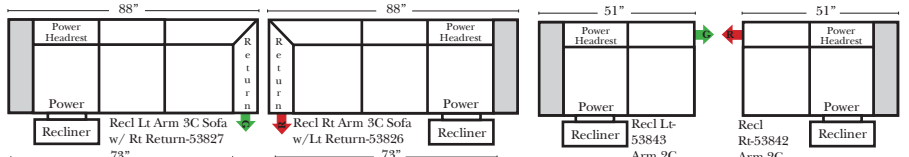

**Sleeper Options: (N/A for this style)**

**\*\*Portable Single Theater Arm (1)**  
(Black, Hammered Antique, or Silver)  
Cup Holder  
(Fabric or Leather)

(8" W x 21" D x 6"H)

**Note:**  
All Dimensions are approximate, if accuracy is crucial, please contact us for validation of the dimensions shown. However, a 1" to 2" variance can still apply due to foam and upholstery.

**90 Degree / L-Shape Sectional**

Put Green Arrows with Red Arrows to Create Sectional Groups