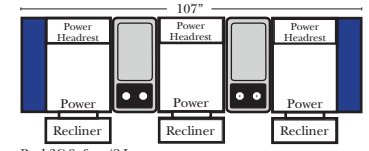

Recl 3C Sofa w/2 Large Straight Console Arms-53848