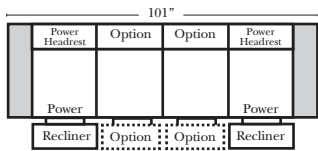

**Standard**

**2 Piece Curve Sectional**

v.10.26.18

Put Green Arrows with Red Arrows to Create Sectional Groups

Put Blue Arrows with Yellow Arrows to Create Sectional Groups or Green Arrows with Red Arrows to mix with some of the L-Shaped pieces.

- Options: (Additional Charges Apply)**
- Power Lumbar
  - Center Seat Recliner (Standard with Power Seats & Power Tilt Headrest)(See Option Note)
  - Rechargeable Battery Pack (will operate 2 recliner footrests or multiple mechanisms per recliner)
  - Upholstered Swivel Base (2 Arm Recliner Only) (Adds 3/4" to Height)
  - Power 180° Swivel Glider Mechanism (2 Arm Recliner Only)
  - Swivel Table for Console Arms (Espresso or Walnut Wood Finish)
  - \*\*Portable Single Theater Arm (1) (Black, Hammered Antique, or Silver) Cup Holder (Fabric or Leather)